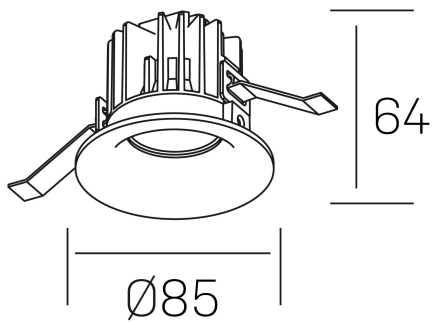

luxo
K50150.01.RF.WH-WH.60.ST.9.40.DA

GENERAL DETAILS

INSTALLATION	recessed with frame
FINISHES ALUMINIUM	White-White
LIGHT DIRECTION	Fixed
BEAM ANGLE	60°
INT/EXT IP DEGREE	IP 32
MATERIAL	Aluminum
IK DEGREE	IK05
UTILIZATION	Indoor
WARRANTY	3 years

ELECTRICAL DETAILS

LAMP	LED
POWER	8 W
COLOUR TEMPERATURE	4000K
LUMINOUS FLUX	860 Lm
EFFICACY DIMMING	100 Lm/W
DIMABLE	DALI
DRIVER	Remote
CLASS PROTECTION	II
COLOUR RENDERING INDEX	CRI>90
VOLTAGE	220-240 V
FRECUENCIA	50-60 Hz
CURRENT INTENSITY	200 mA
LIFE TIME	50.000 h

GENERAL DIMENSIONS

DIMENSIONS	Ø 85 mm
CUT OUT	Ø 76 mm
HEIGHT	h 65 mm
DIMENSIONES DE EMBALAJE	100 × 100 × 100 mm
PESO NETO	0.23

*Please might expect a max.15% figure reduction in finishes other than white