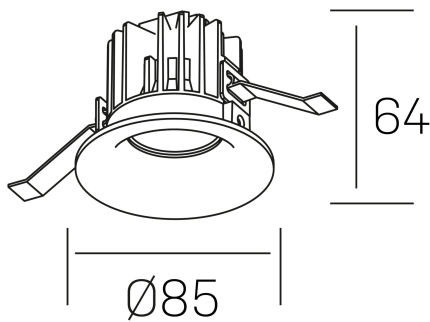

luxo
K50150.01.RF.WH-WH.60.ST.9.40.DA

GENERAL DETAILS

INSTALLATION	recessed with frame
FINISHES ALUMINIUM	White-White
LIGHT DIRECTION	Fixed
BEAM ANGLE	60°
INT/EXT IP DEGREE	IP 32
MATERIAL	Aluminum
IK DEGREE	IK05
UTILIZATION	Indoor
WARRANTY	3 years

ELECTRICAL DETAILS

LAMP	LED
POWER	8 W
COLOUR TEMPERATURE	4000K
LUMINOUS FLUX	860 Lm
EFFICACY DIMMING	100 Lm/W
DIMABLE	DALI
DRIVER	Remote
CLASS PROTECTION	II
COLOUR RENDERING INDEX	CRI>90
VOLTAGE	220-240 V
FRECUENCIA	50-60 Hz
CURRENT INTENSITY	200 mA
LIFE TIME	35.000 h

GENERAL DIMENSIONS

DIMENSIONS	Ø 85 mm
CUT OUT	Ø 76 mm
HEIGHT	h 65 mm
DIMENSIONES DE EMBALAJE	100 × 100 × 100 mm
PESO NETO	0.23

*Please might expect a max.15% figure reduction in finishes other than white