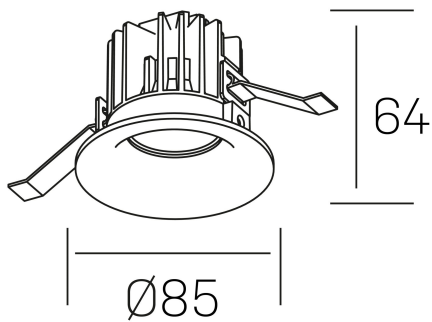

**luxo**  
K50150.01.RF.WH-WH.60.ST.9.40.D1

## GENERAL DETAILS

INSTALLATION	recessed with frame
FINISHES ALUMINIUM	White-White
LIGHT DIRECTION	Fixed
BEAM ANGLE	60°
INT/EXT IP DEGREE	IP 32
MATERIAL	Aluminum
IK DEGREE	IK05
UTILIZATION	Indoor
WARRANTY	3 years

## ELECTRICAL DETAILS

LAMP	LED
POWER	8 W
COLOUR TEMPERATURE	4000K
LUMINOUS FLUX	860 Lm
EFFICACY DIMMING	100 Lm/W
DIMABLE	1.10v
DRIVER	Remote
CLASS PROTECTION	II
COLOUR RENDERING INDEX	CRI>90
VOLTAGE	220-240 V
FRECUENCIA	50-60 Hz
CURRENT INTENSITY	200 mA
LIFE TIME	50.000 h

## GENERAL DIMENSIONS

DIMENSIONS	Ø 85 mm
CUT OUT	Ø 76 mm
HEIGHT	h 65 mm
DIMENSIONES DE EMBALAJE	100 × 100 × 100 mm
PESO NETO	0.23

\*Please might expect a max.15% figure reduction in finishes other than white