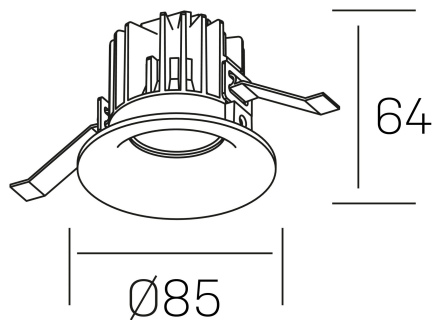

luxo
K50150.01.RF.WH-WH.60.ST.9.40

GENERAL DETAILS

INSTALLATION	recessed with frame
FINISHES ALUMINIUM	White-White
LIGHT DIRECTION	Fixed
BEAM ANGLE	60°
INT/EXT IP DEGREE	IP 32
MATERIAL	Aluminum
IK DEGREE	IK05
UTILIZATION	Indoor
WARRANTY	3 years

ELECTRICAL DETAILS

LAMP	LED
POWER	8 W
COLOUR TEMPERATURE	4000K
LUMINOUS FLUX	860 Lm
EFFICACY DIMMING	100 Lm/W
DIMABLE	No Dim
DRIVER	Remote
CLASS PROTECTION	II
COLOUR RENDERING INDEX	CRI>90
VOLTAGE	220-240 V
FRECUENCIA	50-60 Hz
CURRENT INTENSITY	200 mA
LIFE TIME	50.000 h

GENERAL DIMENSIONS

DIMENSIONS	Ø 85 mm
CUT OUT	Ø 76 mm
HEIGHT	h 65 mm
DIMENSIONES DE EMBALAJE	100 × 100 × 100 mm
PESO NETO	0.23

*Please might expect a max.15% figure reduction in finishes other than white