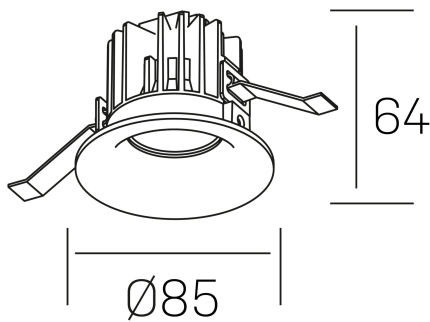

**luxo**  
K50150.01.RF.WH-WH.60.ST.9.30.DA

## GENERAL DETAILS

INSTALLATION	recessed with frame
FINISHES ALUMINIUM	White-White
LIGHT DIRECTION	Fixed
BEAM ANGLE	60°
INT/EXT IP DEGREE	IP 32
MATERIAL	Aluminum
IK DEGREE	IK05
UTILIZATION	Indoor
WARRANTY	3 years

## ELECTRICAL DETAILS

LAMP	LED
POWER	8 W
COLOUR TEMPERATURE	3000K
LUMINOUS FLUX	800 lm
EFFICACY DIMMING	95 Lm/W
DIMABLE	DALI
DRIVER	Remote
CLASS PROTECTION	II
COLOUR RENDERING INDEX	CRI>90
VOLTAGE	220-240 V
FRECUENCIA	50-60 Hz
CURRENT INTENSITY	200 mA
LIFE TIME	35.000 h

## GENERAL DIMENSIONS

DIMENSIONS	Ø 85 mm
CUT OUT	Ø 76 mm
HEIGHT	h 65 mm
DIMENSIONES DE EMBALAJE	100 × 100 × 100 mm
PESO NETO	0.23

\*Please might expect a max.15% figure reduction in finishes other than white