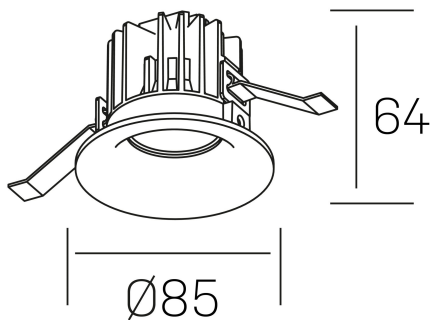

luxo
K50150.01.RF.WH-WH.60.ST.9.30.DA

GENERAL DETAILS

INSTALLATION	recessed with frame
FINISHES ALUMINIUM	White-White
LIGHT DIRECTION	Fixed
BEAM ANGLE	60°
INT/EXT IP DEGREE	IP 32
MATERIAL	Aluminum
IK DEGREE	IK05
UTILIZATION	Indoor
WARRANTY	3 years

ELECTRICAL DETAILS

LAMP	LED
POWER	8 W
COLOUR TEMPERATURE	3000K
LUMINOUS FLUX	800 lm
EFFICACY DIMMING	95 Lm/W
DIMABLE	DALI
DRIVER	Remote
CLASS PROTECTION	II
COLOUR RENDERING INDEX	CRI>90
VOLTAGE	220-240 V
FRECUENCIA	50-60 Hz
CURRENT INTENSITY	200 mA
LIFE TIME	50.000 h

GENERAL DIMENSIONS

DIMENSIONS	Ø 85 mm
CUT OUT	Ø 76 mm
HEIGHT	h 65 mm
DIMENSIONES DE EMBALAJE	100 × 100 × 100 mm
PESO NETO	0.23

*Please might expect a max.15% figure reduction in finishes other than white