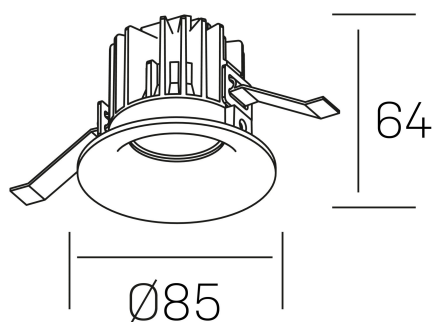

**luxo**  
K50150.01.RF.WH-WH.60.ST.9.30

## GENERAL DETAILS

INSTALLATION	recessed with frame
FINISHES ALUMINIUM	White-White
LIGHT DIRECTION	Fixed
BEAM ANGLE	60°
INT/EXT IP DEGREE	IP 32
MATERIAL	Aluminum
IK DEGREE	IK05
UTILIZATION	Indoor
WARRANTY	3 years

## GENERAL DIMENSIONS

DIMENSIONS	Ø 85 mm
CUT OUT	Ø 76 mm
HEIGHT	h 65 mm
DIMENSIONES DE EMBALAJE	100 × 100 × 100 mm
PESO NETO	0.23

\*Please might expect a max.15% figure reduction in finishes other than white