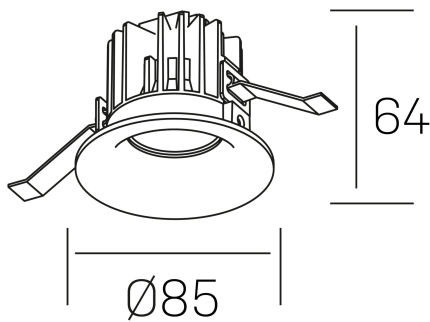

**luxo**  
K50150.01.RF.WH-WH.60.ST.9.27.DA

## GENERAL DETAILS

INSTALLATION	recessed with frame
FINISHES ALUMINIUM	White-White
LIGHT DIRECTION	Fixed
BEAM ANGLE	60°
INT/EXT IP DEGREE	IP 32
MATERIAL	Aluminum
IK DEGREE	IK05
UTILIZATION	Indoor
WARRANTY	3 years

## ELECTRICAL DETAILS

LAMP	LED
POWER	8 W
COLOUR TEMPERATURE	2700K
LUMINOUS FLUX	780 lm
EFFICACY DIMMING	92 Lm/W
DIMABLE	DALI
DRIVER	Remote
CLASS PROTECTION	II
COLOUR RENDERING INDEX	CRI>90
VOLTAGE	220-240 V
FRECUENCIA	50-60 Hz
CURRENT INTENSITY	200 mA
LIFE TIME	35.000 h

## GENERAL DIMENSIONS

DIMENSIONS	Ø 85 mm
CUT OUT	Ø 76 mm
HEIGHT	h 65 mm
DIMENSIONES DE EMBALAJE	100 × 100 × 100 mm
PESO NETO	0.23

\*Please might expect a max.15% figure reduction in finishes other than white