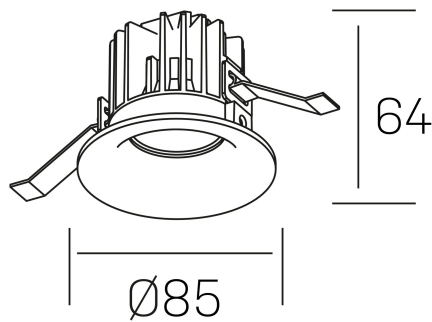

**luxo**  
K50150.01.RF.WH-WH.38.ST.9.40.D1

#### GENERAL DETAILS

INSTALLATION	recessed with frame
FINISHES ALUMINIUM	White-White
LIGHT DIRECTION	Fixed
BEAM ANGLE	38°
INT/EXT IP DEGREE	IP 32
MATERIAL	Aluminum
IK DEGREE	IK05
UTILIZATION	Indoor
WARRANTY	3 years

#### ELECTRICAL DETAILS

LAMP	LED
POWER	8 W
COLOUR TEMPERATURE	4000K
LUMINOUS FLUX	860 Lm
EFFICACY DIMMING	100 Lm/W
DIMABLE	1.10v
DRIVER	Remote
CLASS PROTECTION	II
COLOUR RENDERING INDEX	CRI>90
VOLTAGE	220-240 V
FRECUENCIA	50-60 Hz
CURRENT INTENSITY	200 mA
LIFE TIME	35.000 h

#### GENERAL DIMENSIONS

DIMENSIONS	Ø 85 mm
CUT OUT	Ø 76 mm
HEIGHT	h 65 mm
DIMENSIONES DE EMBALAJE	100 × 100 × 100 mm
PESO NETO	0.23

\*Please might expect a max.15% figure reduction in finishes other than white