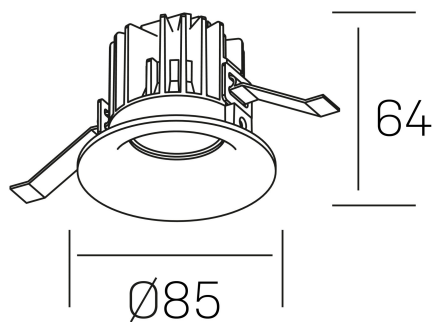

**luxo**  
K50150.01.RF.WH-WH.38.ST.9.40.D1

#### GENERAL DETAILS

INSTALLATION	recessed with frame
FINISHES ALUMINIUM	White-White
LIGHT DIRECTION	Fixed
BEAM ANGLE	38°
INT/EXT IP DEGREE	IP 32
MATERIAL	Aluminum
IK DEGREE	IK05
UTILIZATION	Indoor
WARRANTY	3 years

#### ELECTRICAL DETAILS

LAMP	LED
POWER	8 W
COLOUR TEMPERATURE	4000K
LUMINOUS FLUX	860 Lm
EFFICACY DIMMING	100 Lm/W
DIMABLE	1.10v
DRIVER	Remote
CLASS PROTECTION	II
COLOUR RENDERING INDEX	CRI>90
VOLTAGE	220-240 V
FRECUENCIA	50-60 Hz
CURRENT INTENSITY	200 mA
LIFE TIME	50.000 h

#### GENERAL DIMENSIONS

DIMENSIONS	Ø 85 mm
CUT OUT	Ø 76 mm
HEIGHT	h 65 mm
DIMENSIONES DE EMBALAJE	100 × 100 × 100 mm
PESO NETO	0.23

\*Please might expect a max.15% figure reduction in finishes other than white