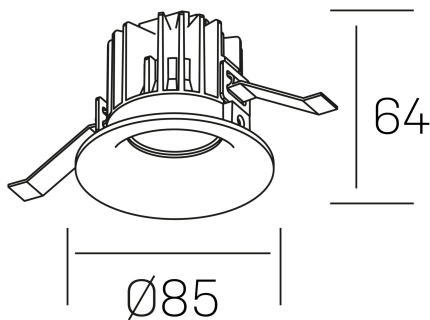

luxo
K50150.01.RF.WH-WH.38.ST.9.40

GENERAL DETAILS

INSTALLATION	recessed with frame
FINISHES ALUMINIUM	White-White
LIGHT DIRECTION	Fixed
BEAM ANGLE	38°
INT/EXT IP DEGREE	IP 32
MATERIAL	Aluminum
IK DEGREE	IK05
UTILIZATION	Indoor
WARRANTY	3 years

ELECTRICAL DETAILS

LAMP	LED
POWER	8 W
COLOUR TEMPERATURE	4000K
LUMINOUS FLUX	860 Lm
EFFICACY DIMMING	100 Lm/W
DIMABLE	No Dim
DRIVER	Remote
CLASS PROTECTION	II
COLOUR RENDERING INDEX	CRI>90
VOLTAGE	220-240 V
FRECUENCIA	50-60 Hz
CURRENT INTENSITY	200 mA
LIFE TIME	50.000 h

GENERAL DIMENSIONS

DIMENSIONS	Ø 85 mm
CUT OUT	Ø 76 mm
HEIGHT	h 65 mm
DIMENSIONES DE EMBALAJE	100 × 100 × 100 mm
PESO NETO	0.23

*Please might expect a max.15% figure reduction in finishes other than white