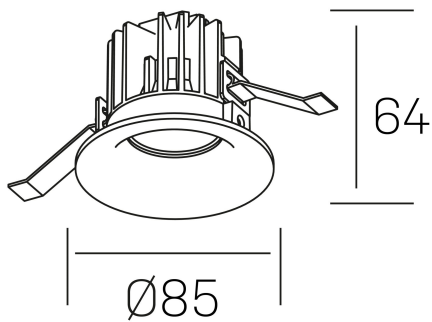

luxo
K50150.01.RF.WH-WH.38.ST.9.30.DA

GENERAL DETAILS

INSTALLATION	recessed with frame
FINISHES ALUMINIUM	White-White
LIGHT DIRECTION	Fixed
BEAM ANGLE	38°
INT/EXT IP DEGREE	IP 32
MATERIAL	Aluminum
IK DEGREE	IK05
UTILIZATION	Indoor
WARRANTY	3 years

ELECTRICAL DETAILS

LAMP	LED
POWER	8 W
COLOUR TEMPERATURE	3000K
LUMINOUS FLUX	800 lm
EFFICACY DIMMING	95 Lm/W
DIMABLE	DALI
DRIVER	Remote
CLASS PROTECTION	II
COLOUR RENDERING INDEX	CRI>90
VOLTAGE	220-240 V
FRECUENCIA	50-60 Hz
CURRENT INTENSITY	200 mA
LIFE TIME	50.000 h

GENERAL DIMENSIONS

DIMENSIONS	Ø 85 mm
CUT OUT	Ø 76 mm
HEIGHT	h 65 mm
DIMENSIONES DE EMBALAJE	100 × 100 × 100 mm
PESO NETO	0.23

*Please might expect a max.15% figure reduction in finishes other than white