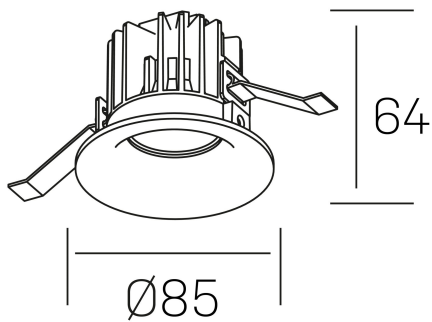

**luxo**  
K50150.01.RF.WH-WH.38.ST.9.30.DA

## GENERAL DETAILS

INSTALLATION	recessed with frame
FINISHES ALUMINIUM	White-White
LIGHT DIRECTION	Fixed
BEAM ANGLE	38°
INT/EXT IP DEGREE	IP 32
MATERIAL	Aluminum
IK DEGREE	IK05
UTILIZATION	Indoor
WARRANTY	3 years

## ELECTRICAL DETAILS

LAMP	LED
POWER	8 W
COLOUR TEMPERATURE	3000K
LUMINOUS FLUX	800 lm
EFFICACY DIMMING	95 Lm/W
DIMABLE	DALI
DRIVER	Remote
CLASS PROTECTION	II
COLOUR RENDERING INDEX	CRI>90
VOLTAGE	220-240 V
FRECUENCIA	50-60 Hz
CURRENT INTENSITY	200 mA
LIFE TIME	35.000 h

## GENERAL DIMENSIONS

DIMENSIONS	Ø 85 mm
CUT OUT	Ø 76 mm
HEIGHT	h 65 mm
DIMENSIONES DE EMBALAJE	100 × 100 × 100 mm
PESO NETO	0.23

\*Please might expect a max.15% figure reduction in finishes other than white