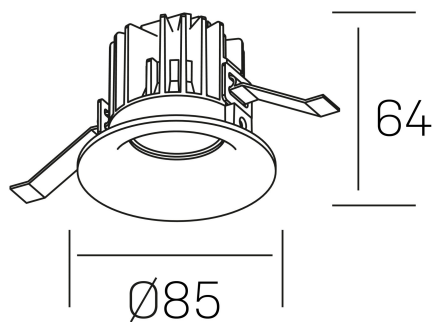

**luxo**  
K50150.01.RF.WH-WH.38.ST.9.30.D1

## GENERAL DETAILS

INSTALLATION	recessed with frame
FINISHES ALUMINIUM	White-White
LIGHT DIRECTION	Fixed
BEAM ANGLE	38°
INT/EXT IP DEGREE	IP 32
MATERIAL	Aluminum
IK DEGREE	IK05
UTILIZATION	Indoor
WARRANTY	3 years

## ELECTRICAL DETAILS

LAMP	LED
POWER	8 W
COLOUR TEMPERATURE	3000K
LUMINOUS FLUX	800 lm
EFFICACY DIMMING	95 Lm/W
DIMABLE	1.10v
DRIVER	Remote
CLASS PROTECTION	II
COLOUR RENDERING INDEX	CRI>90
VOLTAGE	220-240 V
FRECUENCIA	50-60 Hz
CURRENT INTENSITY	200 mA
LIFE TIME	35.000 h

## GENERAL DIMENSIONS

DIMENSIONS	Ø 85 mm
CUT OUT	Ø 76 mm
HEIGHT	h 65 mm
DIMENSIONES DE EMBALAJE	100 × 100 × 100 mm
PESO NETO	0.23

\*Please might expect a max.15% figure reduction in finishes other than white