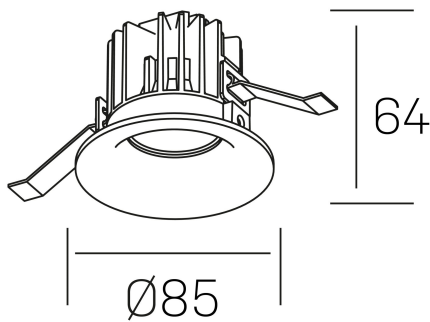

luxo
K50150.01.RF.WH-WH.38.ST.9.30.D1

GENERAL DETAILS

INSTALLATION	recessed with frame
FINISHES ALUMINIUM	White-White
LIGHT DIRECTION	Fixed
BEAM ANGLE	38°
INT/EXT IP DEGREE	IP 32
MATERIAL	Aluminum
IK DEGREE	IK05
UTILIZATION	Indoor
WARRANTY	5 years

ELECTRICAL DETAILS

LAMP	LED
POWER	8 W
COLOUR TEMPERATURE	3000K
LUMINOUS FLUX	800 lm
EFFICACY DIMMING	95 Lm/W
DIMABLE	1.10v
DRIVER	Remote
CLASS PROTECTION	II
COLOUR RENDERING INDEX	CRI>90
VOLTAGE	220-240 V
CURRENT INTENSITY	200 mA
LIFE TIME	50.000 h

GENERAL DIMENSIONS

DIMENSIONS	Ø 85 mm
CUT OUT	Ø 76 mm
HEIGHT	h 65 mm
DIMENSIONES DE EMBALAJE	100 × 100 × 100 mm
PESO NETO	0.23

*Please might expect a max.15% figure reduction in finishes other than white