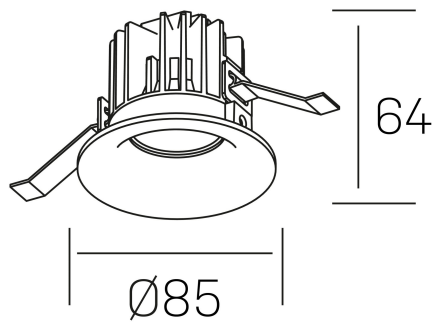

luxo
K50150.01.RF.WH-WH.38.ST.9.30

GENERAL DETAILS

INSTALLATION	recessed with frame
FINISHES ALUMINIUM	White-White
LIGHT DIRECTION	Fixed
BEAM ANGLE	38°
INT/EXT IP DEGREE	IP 32
MATERIAL	Aluminum
IK DEGREE	IK05
UTILIZATION	Indoor
WARRANTY	3 years

ELECTRICAL DETAILS

LAMP	LED
POWER	8 W
COLOUR TEMPERATURE	3000K
LUMINOUS FLUX	800 lm
EFFICACY DIMMING	95 Lm/W
DIMABLE	No Dim
DRIVER	Remote
CLASS PROTECTION	II
COLOUR RENDERING INDEX	CRI>90
VOLTAGE	220-240 V
FRECUENCIA	50-60 Hz
CURRENT INTENSITY	200 mA
LIFE TIME	35.000 h

GENERAL DIMENSIONS

DIMENSIONS	Ø 85 mm
CUT OUT	Ø 76 mm
HEIGHT	h 65 mm
DIMENSIONES DE EMBALAJE	100 × 100 × 100 mm
PESO NETO	0.23

*Please might expect a max.15% figure reduction in finishes other than white