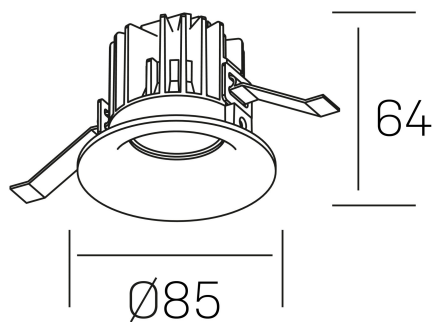

luxo
K50150.01.RF.WH-WH.38.ST.9.30

GENERAL DETAILS

INSTALLATION	recessed with frame
FINISHES ALUMINIUM	White-White
LIGHT DIRECTION	Fixed
BEAM ANGLE	38°
INT/EXT IP DEGREE	IP 32
MATERIAL	Aluminum
IK DEGREE	IK05
UTILIZATION	Indoor
WARRANTY	3 years

ELECTRICAL DETAILS

LAMP	LED
POWER	8 W
COLOUR TEMPERATURE	3000K
LUMINOUS FLUX	800 lm
EFFICACY DIMMING	95 Lm/W
DIMABLE	No Dim
DRIVER	Remote
CLASS PROTECTION	II
COLOUR RENDERING INDEX	CRI>90
VOLTAGE	220-240 V
FRECUENCIA	50-60 Hz
CURRENT INTENSITY	200 mA
LIFE TIME	50.000 h

GENERAL DIMENSIONS

DIMENSIONS	Ø 85 mm
CUT OUT	Ø 76 mm
HEIGHT	h 65 mm
DIMENSIONES DE EMBALAJE	100 × 100 × 100 mm
PESO NETO	0.23

*Please might expect a max.15% figure reduction in finishes other than white