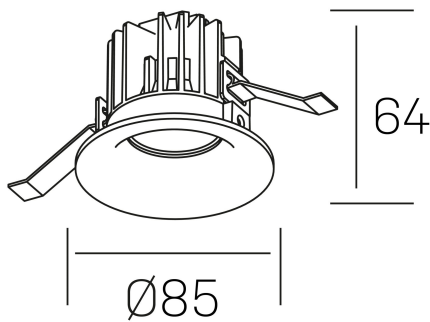

**luxo**  
K50150.01.RF.WH-WH.38.ST.9.27.D1

## GENERAL DETAILS

INSTALLATION	recessed with frame
FINISHES ALUMINIUM	White-White
LIGHT DIRECTION	Fixed
BEAM ANGLE	38°
INT/EXT IP DEGREE	IP 32
MATERIAL	Aluminum
IK DEGREE	IK05
UTILIZATION	Indoor
WARRANTY	3 years

## ELECTRICAL DETAILS

LAMP	LED
POWER	8 W
COLOUR TEMPERATURE	2700K
LUMINOUS FLUX	780 lm
EFFICACY DIMMING	92 Lm/W
DIMABLE	1.10v
DRIVER	Remote
CLASS PROTECTION	II
COLOUR RENDERING INDEX	CRI>90
VOLTAGE	220-240 V
FRECUENCIA	50-60 Hz
CURRENT INTENSITY	200 mA
LIFE TIME	35.000 h

## GENERAL DIMENSIONS

DIMENSIONS	Ø 85 mm
CUT OUT	Ø 76 mm
HEIGHT	h 65 mm
DIMENSIONES DE EMBALAJE	100 × 100 × 100 mm
PESO NETO	0.23

\*Please might expect a max.15% figure reduction in finishes other than white