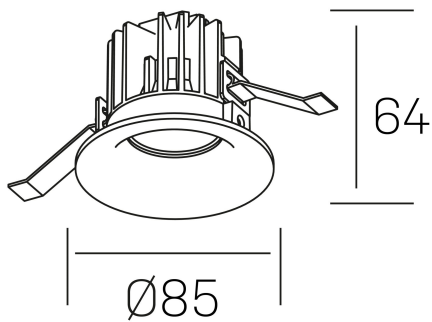

luxo
K50150.01.RF.WH-WH.38.ST.9.27

GENERAL DETAILS

INSTALLATION	recessed with frame
FINISHES ALUMINIUM	White-White
LIGHT DIRECTION	Fixed
BEAM ANGLE	38°
INT/EXT IP DEGREE	IP 32
MATERIAL	Aluminum
IK DEGREE	IK05
UTILIZATION	Indoor
WARRANTY	3 years

ELECTRICAL DETAILS

LAMP	LED
POWER	8 W
COLOUR TEMPERATURE	2700K
LUMINOUS FLUX	780 lm
EFFICACY DIMMING	92 Lm/W
DIMABLE	No Dim
DRIVER	Remote
CLASS PROTECTION	II
COLOUR RENDERING INDEX	CRI>90
VOLTAGE	220-240 V
FRECUENCIA	50-60 Hz
CURRENT INTENSITY	200 mA
LIFE TIME	35.000 h

GENERAL DIMENSIONS

DIMENSIONS	Ø 85 mm
CUT OUT	Ø 76 mm
HEIGHT	h 65 mm
DIMENSIONES DE EMBALAJE	100 × 100 × 100 mm
PESO NETO	0.23

*Please might expect a max.15% figure reduction in finishes other than white