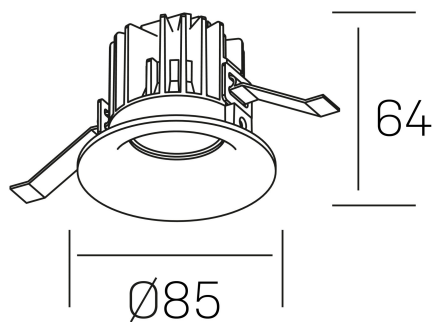

luxo
K50150.01.RF.WH-WH.38.ST.9.27

GENERAL DETAILS

INSTALLATION	recessed with frame
FINISHES ALUMINIUM	White-White
LIGHT DIRECTION	Fixed
BEAM ANGLE	38°
INT/EXT IP DEGREE	IP 32
MATERIAL	Aluminum
IK DEGREE	IK05
UTILIZATION	Indoor
WARRANTY	3 years

ELECTRICAL DETAILS

LAMP	LED
POWER	8 W
COLOUR TEMPERATURE	2700K
LUMINOUS FLUX	780 lm
EFFICACY DIMMING	92 Lm/W
DIMABLE	No Dim
DRIVER	Remote
CLASS PROTECTION	II
COLOUR RENDERING INDEX	CRI>90
VOLTAGE	220-240 V
FRECUENCIA	50-60 Hz
CURRENT INTENSITY	200 mA
LIFE TIME	50.000 h

GENERAL DIMENSIONS

DIMENSIONS	Ø 85 mm
CUT OUT	Ø 76 mm
HEIGHT	h 65 mm
DIMENSIONES DE EMBALAJE	100 × 100 × 100 mm
PESO NETO	0.23

*Please might expect a max.15% figure reduction in finishes other than white