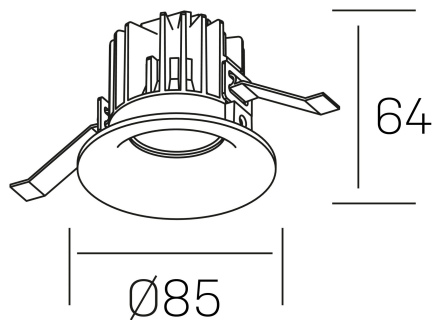

luxo
K50150.01.RF.WH-WH.25.ST.9.40.DA

GENERAL DETAILS

INSTALLATION	recessed with frame
FINISHES ALUMINIUM	White-White
LIGHT DIRECTION	Fixed
BEAM ANGLE	25°
INT/EXT IP DEGREE	IP 32
MATERIAL	Aluminum
IK DEGREE	IK05
UTILIZATION	Indoor
WARRANTY	3 years

ELECTRICAL DETAILS

LAMP	LED
POWER	8 W
COLOUR TEMPERATURE	4000K
LUMINOUS FLUX	860 Lm
EFFICACY DIMMING	100 Lm/W
DIMABLE	DALI
DRIVER	Remote
CLASS PROTECTION	II
COLOUR RENDERING INDEX	CRI>90
VOLTAGE	220-240 V
FRECUENCIA	50-60 Hz
CURRENT INTENSITY	200 mA
LIFE TIME	50.000 h

GENERAL DIMENSIONS

DIMENSIONS	Ø 85 mm
CUT OUT	Ø 76 mm
HEIGHT	h 65 mm
DIMENSIONES DE EMBALAJE	100 × 100 × 100 mm
PESO NETO	0.23

*Please might expect a max.15% figure reduction in finishes other than white