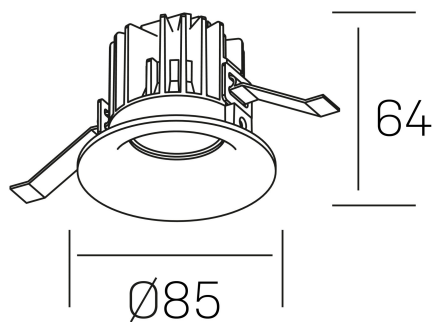

luxo
K50150.01.RF.WH-WH.25.ST.9.40.D1

GENERAL DETAILS

INSTALLATION	recessed with frame
FINISHES ALUMINIUM	White-White
LIGHT DIRECTION	Fixed
BEAM ANGLE	25°
INT/EXT IP DEGREE	IP 32
MATERIAL	Aluminum
IK DEGREE	IK05
UTILIZATION	Indoor
WARRANTY	3 years

ELECTRICAL DETAILS

LAMP	LED
POWER	8 W
COLOUR TEMPERATURE	4000K
LUMINOUS FLUX	860 Lm
EFFICACY DIMMING	100 Lm/W
DIMABLE	1.10v
DRIVER	Remote
CLASS PROTECTION	II
COLOUR RENDERING INDEX	CRI>90
VOLTAGE	220-240 V
FRECUENCIA	50-60 Hz
CURRENT INTENSITY	200 mA
LIFE TIME	35.000 h

GENERAL DIMENSIONS

DIMENSIONS	Ø 85 mm
CUT OUT	Ø 76 mm
HEIGHT	h 65 mm
DIMENSIONES DE EMBALAJE	100 × 100 × 100 mm
PESO NETO	0.23

*Please might expect a max.15% figure reduction in finishes other than white