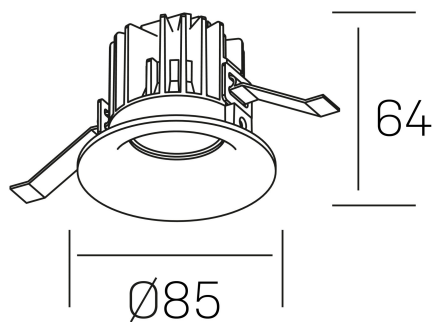

luxo
K50150.01.RF.WH-WH.25.ST.9.40.D1

GENERAL DETAILS

INSTALLATION	recessed with frame
FINISHES ALUMINIUM	White-White
LIGHT DIRECTION	Fixed
BEAM ANGLE	25°
INT/EXT IP DEGREE	IP 32
MATERIAL	Aluminum
IK DEGREE	IK05
UTILIZATION	Indoor
WARRANTY	3 years

ELECTRICAL DETAILS

LAMP	LED
POWER	8 W
COLOUR TEMPERATURE	4000K
LUMINOUS FLUX	860 Lm
EFFICACY DIMMING	100 Lm/W
DIMABLE	1.10v
DRIVER	Remote
CLASS PROTECTION	II
COLOUR RENDERING INDEX	CRI>90
VOLTAGE	220-240 V
FRECUENCIA	50-60 Hz
CURRENT INTENSITY	200 mA
LIFE TIME	50.000 h

GENERAL DIMENSIONS

DIMENSIONS	Ø 85 mm
CUT OUT	Ø 76 mm
HEIGHT	h 65 mm
DIMENSIONES DE EMBALAJE	100 × 100 × 100 mm
PESO NETO	0.23

*Please might expect a max.15% figure reduction in finishes other than white