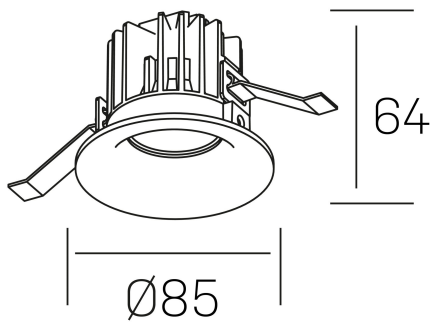

luxo
K50150.01.RF.WH-WH.25.ST.9.40

GENERAL DETAILS

INSTALLATION	recessed with frame
FINISHES ALUMINIUM	White-White
LIGHT DIRECTION	Fixed
BEAM ANGLE	25°
INT/EXT IP DEGREE	IP 32
MATERIAL	Aluminum
IK DEGREE	IK05
UTILIZATION	Indoor
WARRANTY	3 years

ELECTRICAL DETAILS

LAMP	LED
POWER	8 W
COLOUR TEMPERATURE	4000K
LUMINOUS FLUX	860 Lm
EFFICACY DIMMING	100 Lm/W
DIMABLE	No Dim
DRIVER	Remote
CLASS PROTECTION	II
COLOUR RENDERING INDEX	CRI>90
VOLTAGE	220-240 V
FRECUENCIA	50-60 Hz
CURRENT INTENSITY	200 mA
LIFE TIME	50.000 h

GENERAL DIMENSIONS

DIMENSIONS	Ø 85 mm
CUT OUT	Ø 76 mm
HEIGHT	h 65 mm
DIMENSIONES DE EMBALAJE	100 × 100 × 100 mm
PESO NETO	0.23

*Please might expect a max.15% figure reduction in finishes other than white