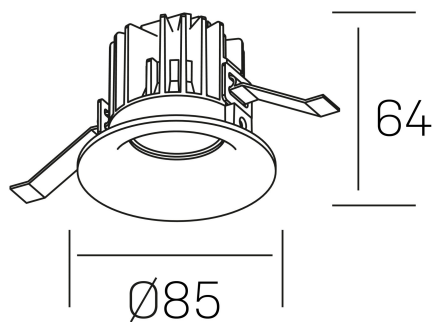

luxo
K50150.01.RF.WH-WH.25.ST.9.40

GENERAL DETAILS

INSTALLATION	recessed with frame
FINISHES ALUMINIUM	White-White
LIGHT DIRECTION	Fixed
BEAM ANGLE	25°
INT/EXT IP DEGREE	IP 32
MATERIAL	Aluminum
IK DEGREE	IK05
UTILIZATION	Indoor
WARRANTY	3 years

ELECTRICAL DETAILS

LAMP	LED
POWER	8 W
COLOUR TEMPERATURE	4000K
LUMINOUS FLUX	860 Lm
EFFICACY DIMMING	100 Lm/W
DIMABLE	No Dim
DRIVER	Remote
CLASS PROTECTION	II
COLOUR RENDERING INDEX	CRI>90
VOLTAGE	220-240 V
FRECUENCIA	50-60 Hz
CURRENT INTENSITY	200 mA
LIFE TIME	35.000 h

GENERAL DIMENSIONS

DIMENSIONS	Ø 85 mm
CUT OUT	Ø 76 mm
HEIGHT	h 65 mm
DIMENSIONES DE EMBALAJE	100 × 100 × 100 mm
PESO NETO	0.23

*Please might expect a max.15% figure reduction in finishes other than white