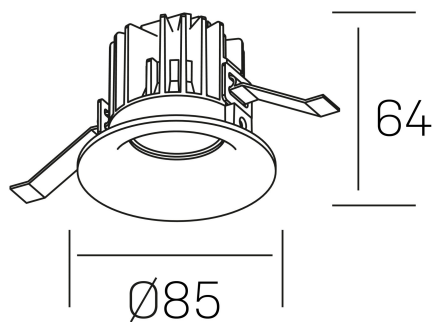

**luxo**  
K50150.01.RF.WH-WH.25.ST.9.30.D1

#### GENERAL DETAILS

INSTALLATION	recessed with frame
FINISHES ALUMINIUM	White-White
LIGHT DIRECTION	Fixed
BEAM ANGLE	25°
INT/EXT IP DEGREE	IP 32
MATERIAL	Aluminum
IK DEGREE	IK05
UTILIZATION	Indoor
WARRANTY	3 years

#### ELECTRICAL DETAILS

LAMP	LED
POWER	8 W
COLOUR TEMPERATURE	3000K
LUMINOUS FLUX	800 lm
EFFICACY DIMMING	95 Lm/W
DIMABLE	1.10v
DRIVER	Remote
CLASS PROTECTION	II
COLOUR RENDERING INDEX	CRI>90
VOLTAGE	220-240 V
FRECUENCIA	50-60 Hz
CURRENT INTENSITY	200 mA
LIFE TIME	50.000 h

#### GENERAL DIMENSIONS

DIMENSIONS	Ø 85 mm
CUT OUT	Ø 76 mm
HEIGHT	h 65 mm
DIMENSIONES DE EMBALAJE	100 × 100 × 100 mm
PESO NETO	0.23

\*Please might expect a max.15% figure reduction in finishes other than white