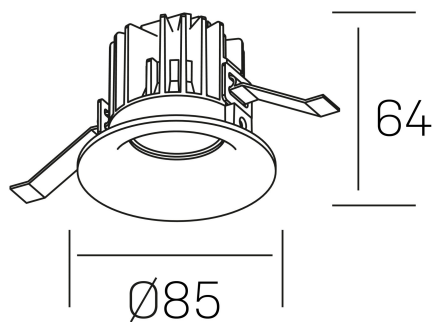

**luxo**  
K50150.01.RF.WH-WH.25.ST.9.30

#### GENERAL DETAILS

INSTALLATION	recessed with frame
FINISHES ALUMINIUM	White-White
LIGHT DIRECTION	Fixed
BEAM ANGLE	25°
INT/EXT IP DEGREE	IP 32
MATERIAL	Aluminum
IK DEGREE	IK05
UTILIZATION	Indoor
WARRANTY	3 years

#### ELECTRICAL DETAILS

LAMP	LED
POWER	8 W
COLOUR TEMPERATURE	3000K
LUMINOUS FLUX	800 lm
EFFICACY DIMMING	95 Lm/W
DIMABLE	No Dim
DRIVER	Remote
CLASS PROTECTION	II
COLOUR RENDERING INDEX	CRI>90
VOLTAGE	220-240 V
FRECUENCIA	50-60 Hz
CURRENT INTENSITY	200 mA
LIFE TIME	50.000 h

#### GENERAL DIMENSIONS

DIMENSIONS	Ø 85 mm
CUT OUT	Ø 76 mm
HEIGHT	h 65 mm
DIMENSIONES DE EMBALAJE	100 × 100 × 100 mm
PESO NETO	0.23

\*Please might expect a max.15% figure reduction in finishes other than white