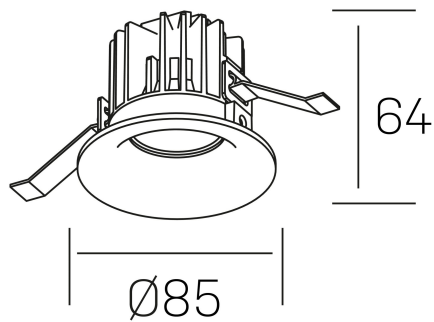

luxo
K50150.01.RF.WH-WH.25.ST.9.30

GENERAL DETAILS

INSTALLATION	recessed with frame
FINISHES ALUMINIUM	White-White
LIGHT DIRECTION	Fixed
BEAM ANGLE	25°
INT/EXT IP DEGREE	IP 32
MATERIAL	Aluminum
IK DEGREE	IK05
UTILIZATION	Indoor
WARRANTY	3 years

ELECTRICAL DETAILS

LAMP	LED
POWER	8 W
COLOUR TEMPERATURE	3000K
LUMINOUS FLUX	800 lm
EFFICACY DIMMING	95 Lm/W
DIMABLE	No Dim
DRIVER	Remote
CLASS PROTECTION	II
COLOUR RENDERING INDEX	CRI>90
VOLTAGE	220-240 V
FRECUENCIA	50-60 Hz
CURRENT INTENSITY	200 mA
LIFE TIME	35.000 h

GENERAL DIMENSIONS

DIMENSIONS	Ø 85 mm
CUT OUT	Ø 76 mm
HEIGHT	h 65 mm
DIMENSIONES DE EMBALAJE	100 × 100 × 100 mm
PESO NETO	0.23

*Please might expect a max.15% figure reduction in finishes other than white