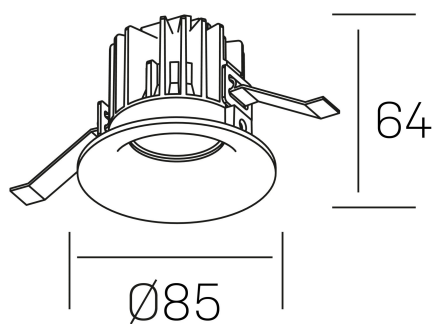

luxo
K50150.01.RF.WH-WH.25.ST.9.27.DA

GENERAL DETAILS

INSTALLATION	recessed with frame
FINISHES ALUMINIUM	White-White
LIGHT DIRECTION	Fixed
BEAM ANGLE	25°
INT/EXT IP DEGREE	IP 32
MATERIAL	Aluminum
IK DEGREE	IK05
UTILIZATION	Indoor
WARRANTY	3 years

ELECTRICAL DETAILS

LAMP	LED
POWER	8 W
COLOUR TEMPERATURE	2700K
LUMINOUS FLUX	780 lm
EFFICACY DIMMING	92 Lm/W
DIMABLE	DALI
DRIVER	Remote
CLASS PROTECTION	II
COLOUR RENDERING INDEX	CRI>90
VOLTAGE	220-240 V
FRECUENCIA	50-60 Hz
CURRENT INTENSITY	200 mA
LIFE TIME	35.000 h

GENERAL DIMENSIONS

DIMENSIONS	Ø 85 mm
CUT OUT	Ø 76 mm
HEIGHT	h 65 mm
DIMENSIONES DE EMBALAJE	100 × 100 × 100 mm
PESO NETO	0.23

*Please might expect a max.15% figure reduction in finishes other than white