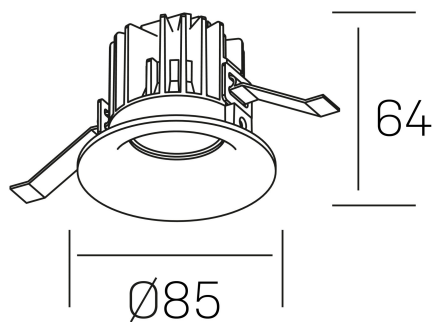

luxo
K50150.01.RF.WH-WH.25.ST.9.27.D1

GENERAL DETAILS

INSTALLATION	recessed with frame
FINISHES ALUMINIUM	White-White
LIGHT DIRECTION	Fixed
BEAM ANGLE	25°
INT/EXT IP DEGREE	IP 32
MATERIAL	Aluminum
IK DEGREE	IK05
UTILIZATION	Indoor
WARRANTY	3 years

ELECTRICAL DETAILS

LAMP	LED
POWER	8 W
COLOUR TEMPERATURE	2700K
LUMINOUS FLUX	780 lm
EFFICACY DIMMING	92 Lm/W
DIMABLE	1.10v
DRIVER	Remote
CLASS PROTECTION	II
COLOUR RENDERING INDEX	CRI>90
VOLTAGE	220-240 V
FRECUENCIA	50-60 Hz
CURRENT INTENSITY	200 mA
LIFE TIME	50.000 h

GENERAL DIMENSIONS

DIMENSIONS	Ø 85 mm
CUT OUT	Ø 76 mm
HEIGHT	h 65 mm
DIMENSIONES DE EMBALAJE	100 × 100 × 100 mm
PESO NETO	0.23

*Please might expect a max.15% figure reduction in finishes other than white