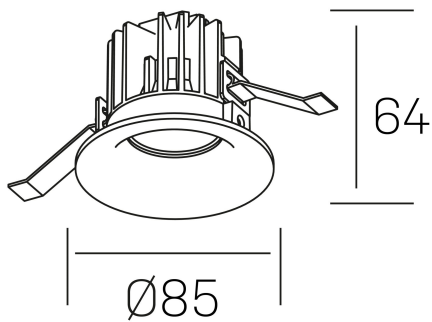

luxo
K50150.01.RF.WH-WH.25.ST.9.27

GENERAL DETAILS

INSTALLATION	recessed with frame
FINISHES ALUMINIUM	White-White
LIGHT DIRECTION	Fixed
BEAM ANGLE	25°
INT/EXT IP DEGREE	IP 32
MATERIAL	Aluminum
IK DEGREE	IK05
UTILIZATION	Indoor
WARRANTY	3 years

ELECTRICAL DETAILS

LAMP	LED
POWER	8 W
COLOUR TEMPERATURE	2700K
LUMINOUS FLUX	780 lm
EFFICACY DIMMING	92 Lm/W
DIMABLE	No Dim
DRIVER	Remote
CLASS PROTECTION	II
COLOUR RENDERING INDEX	CRI>90
VOLTAGE	220-240 V
FRECUENCIA	50-60 Hz
CURRENT INTENSITY	200 mA
LIFE TIME	35.000 h

GENERAL DIMENSIONS

DIMENSIONS	Ø 85 mm
CUT OUT	Ø 76 mm
HEIGHT	h 65 mm
DIMENSIONES DE EMBALAJE	100 × 100 × 100 mm
PESO NETO	0.23

*Please might expect a max.15% figure reduction in finishes other than white