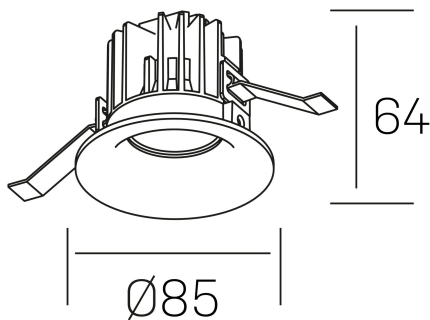

**luxo**  
K50150.01.RF.WH-WH.15.ST.9.40.PU

## GENERAL DETAILS

|                    |                     |
|--------------------|---------------------|
| INSTALLATION       | recessed with frame |
| FINISHES ALUMINIUM | White-White         |
| LIGHT DIRECTION    | Fixed               |
| BEAM ANGLE         | 15°                 |
| INT/EXT IP DEGREE  | IP 32               |
| MATERIAL           | Aluminum            |
| IK DEGREE          | IK05                |
| UTILIZATION        | Indoor              |
| WARRANTY           | 3 years             |

## GENERAL DIMENSIONS

|                         |                    |
|-------------------------|--------------------|
| DIMENSIONS              | Ø 85 mm            |
| CUT OUT                 | Ø 76 mm            |
| HEIGHT                  | h 65 mm            |
| DIMENSIONES DE EMBALAJE | 100 × 100 × 100 mm |
| PESO NETO               | 0.23               |