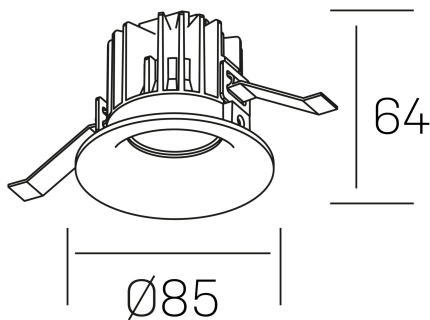

luxo
K50150.01.RF.WH-WH.15.ST.9.40.DA

GENERAL DETAILS

INSTALLATION	recessed with frame
FINISHES ALUMINIUM	White-White
LIGHT DIRECTION	Fixed
BEAM ANGLE	15°
INT/EXT IP DEGREE	IP 32
MATERIAL	Aluminum
IK DEGREE	IK05
UTILIZATION	Indoor
WARRANTY	3 years

ELECTRICAL DETAILS

LAMP	LED
POWER	8 W
COLOUR TEMPERATURE	4000K
LUMINOUS FLUX	860 Lm
EFFICACY DIMMING	100 Lm/W
DIMABLE	DALI
DRIVER	Remote
CLASS PROTECTION	II
COLOUR RENDERING INDEX	CRI>90
VOLTAGE	220-240 V
FRECUENCIA	50-60 Hz
CURRENT INTENSITY	200 mA
LIFE TIME	35.000 h

GENERAL DIMENSIONS

DIMENSIONS	Ø 85 mm
CUT OUT	Ø 76 mm
HEIGHT	h 65 mm
DIMENSIONES DE EMBALAJE	100 × 100 × 100 mm
PESO NETO	0.23

*Please might expect a max.15% figure reduction in finishes other than white