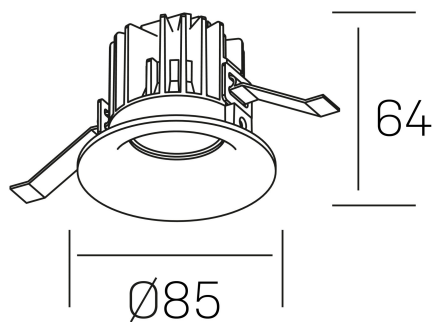

**luxo**  
K50150.01.RF.WH-WH.15.ST.9.40

#### GENERAL DETAILS

INSTALLATION	recessed with frame
FINISHES ALUMINIUM	White-White
LIGHT DIRECTION	Fixed
BEAM ANGLE	15°
INT/EXT IP DEGREE	IP 32
MATERIAL	Aluminum
IK DEGREE	IK05
UTILIZATION	Indoor
WARRANTY	3 years

#### ELECTRICAL DETAILS

LAMP	LED
POWER	8 W
COLOUR TEMPERATURE	4000K
LUMINOUS FLUX	860 Lm
EFFICACY DIMMING	100 Lm/W
DIMABLE	No Dim
DRIVER	Remote
CLASS PROTECTION	II
COLOUR RENDERING INDEX	CRI>90
VOLTAGE	220-240 V
FRECUENCIA	50-60 Hz
CURRENT INTENSITY	200 mA
LIFE TIME	35.000 h

#### GENERAL DIMENSIONS

DIMENSIONS	Ø 85 mm
CUT OUT	Ø 76 mm
HEIGHT	h 65 mm
DIMENSIONES DE EMBALAJE	100 × 100 × 100 mm
PESO NETO	0.23

\*Please might expect a max.15% figure reduction in finishes other than white