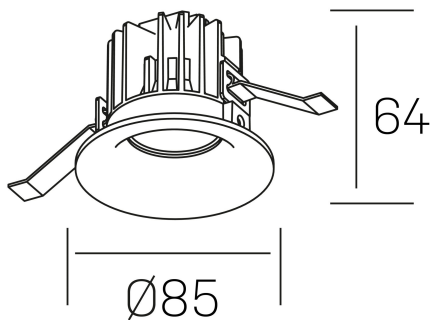

luxo
K50150.01.RF.WH-WH.15.ST.9.27.DA

GENERAL DETAILS

INSTALLATION	recessed with frame
FINISHES ALUMINIUM	White-White
LIGHT DIRECTION	Fixed
BEAM ANGLE	15°
INT/EXT IP DEGREE	IP 32
MATERIAL	Aluminum
IK DEGREE	IK05
UTILIZATION	Indoor
WARRANTY	3 years

ELECTRICAL DETAILS

LAMP	LED
POWER	8 W
COLOUR TEMPERATURE	2700K
LUMINOUS FLUX	780 lm
EFFICACY DIMMING	92 Lm/W
DIMABLE	DALI
DRIVER	Remote
CLASS PROTECTION	II
COLOUR RENDERING INDEX	CRI>90
VOLTAGE	220-240 V
FRECUENCIA	50-60 Hz
CURRENT INTENSITY	200 mA
LIFE TIME	50.000 h

GENERAL DIMENSIONS

DIMENSIONS	Ø 85 mm
CUT OUT	Ø 76 mm
HEIGHT	h 65 mm
DIMENSIONES DE EMBALAJE	100 × 100 × 100 mm
PESO NETO	0.23

*Please might expect a max.15% figure reduction in finishes other than white