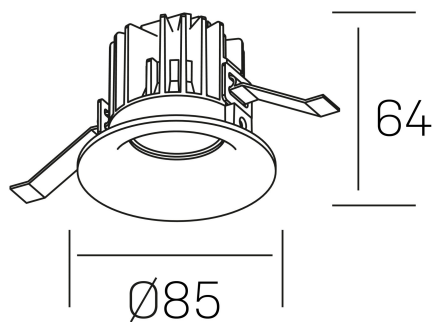

luxo
K50150.01.RF.WH-WH.15.ST.9.27.D1

GENERAL DETAILS

INSTALLATION	recessed with frame
FINISHES ALUMINIUM	White-White
LIGHT DIRECTION	Fixed
BEAM ANGLE	15°
INT/EXT IP DEGREE	IP 32
MATERIAL	Aluminum
IK DEGREE	IK05
UTILIZATION	Indoor
WARRANTY	3 years

ELECTRICAL DETAILS

LAMP	LED
POWER	8 W
COLOUR TEMPERATURE	2700K
LUMINOUS FLUX	780 lm
EFFICACY DIMMING	92 Lm/W
DIMABLE	1.10v
DRIVER	Remote
CLASS PROTECTION	II
COLOUR RENDERING INDEX	CRI>90
VOLTAGE	220-240 V
FRECUENCIA	50-60 Hz
CURRENT INTENSITY	200 mA
LIFE TIME	50.000 h

GENERAL DIMENSIONS

DIMENSIONS	Ø 85 mm
CUT OUT	Ø 76 mm
HEIGHT	h 65 mm
DIMENSIONES DE EMBALAJE	100 × 100 × 100 mm
PESO NETO	0.23

*Please might expect a max.15% figure reduction in finishes other than white