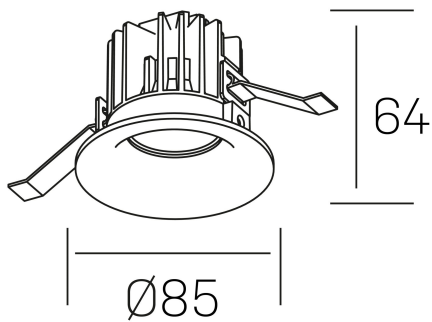

**luxo**  
K50150.01.RF.WH-WH.15.ST.9.27.D1

## GENERAL DETAILS

INSTALLATION	recessed with frame
FINISHES ALUMINIUM	White-White
LIGHT DIRECTION	Fixed
BEAM ANGLE	15°
INT/EXT IP DEGREE	IP 32
MATERIAL	Aluminum
IK DEGREE	IK05
UTILIZATION	Indoor
WARRANTY	3 years

## ELECTRICAL DETAILS

LAMP	LED
POWER	8 W
COLOUR TEMPERATURE	2700K
LUMINOUS FLUX	780 lm
EFFICACY DIMMING	92 Lm/W
DIMABLE	1.10v
DRIVER	Remote
CLASS PROTECTION	II
COLOUR RENDERING INDEX	CRI>90
VOLTAGE	220-240 V
FRECUENCIA	50-60 Hz
CURRENT INTENSITY	200 mA
LIFE TIME	35.000 h

## GENERAL DIMENSIONS

DIMENSIONS	Ø 85 mm
CUT OUT	Ø 76 mm
HEIGHT	h 65 mm
DIMENSIONES DE EMBALAJE	100 × 100 × 100 mm
PESO NETO	0.23

\*Please might expect a max.15% figure reduction in finishes other than white