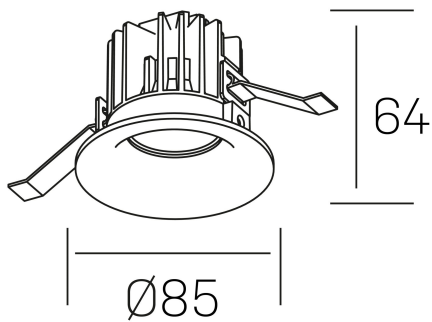

luxo
K50150.01.RF.BK-BK.60.ST.9.40.PU

GENERAL DETAILS

INSTALLATION	recessed with frame
FINISHES ALUMINIUM	Black-Black
LIGHT DIRECTION	Fixed
BEAM ANGLE	60°
INT/EXT IP DEGREE	IP 32
MATERIAL	Aluminum
IK DEGREE	IK05
UTILIZATION	Indoor
WARRANTY	3 years

ELECTRICAL DETAILS

LAMP	LED
POWER	8 W
COLOUR TEMPERATURE	4000K
LUMINOUS FLUX	860 Lm
EFFICACY DIMMING	100 Lm/W
DIMABLE	Push
DRIVER	Remote
CLASS PROTECTION	II
COLOUR RENDERING INDEX	CRI>90
VOLTAGE	220-240 V
FRECUENCIA	50-60 Hz
CURRENT INTENSITY	200 mA
LIFE TIME	35.000 h

GENERAL DIMENSIONS

DIMENSIONS	Ø 85 mm
CUT OUT	Ø 76 mm
HEIGHT	h 65 mm
DIMENSIONES DE EMBALAJE	100 × 100 × 100 mm
PESO NETO	0.23

*Please might expect a max.15% figure reduction in finishes other than white