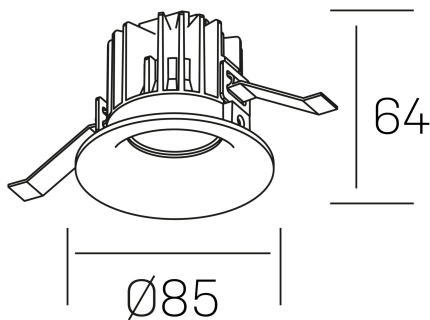

luxo
K50150.01.RF.BK-BK.60.ST.9.40.PC

GENERAL DETAILS

INSTALLATION	recessed with frame
FINISHES ALUMINIUM	Black-Black
LIGHT DIRECTION	Fixed
BEAM ANGLE	60°
INT/EXT IP DEGREE	IP 32
MATERIAL	Aluminum
IK DEGREE	IK05
UTILIZATION	Indoor
WARRANTY	3 years

ELECTRICAL DETAILS

LAMP	LED
POWER	8 W
COLOUR TEMPERATURE	4000K
LUMINOUS FLUX	860 Lm
EFFICACY DIMMING	100 Lm/W
DIMABLE	PHASE CUT
DRIVER	Remote
CLASS PROTECTION	II
COLOUR RENDERING INDEX	CRI>90
VOLTAGE	220-240 V
FRECUENCIA	50-60 Hz
CURRENT INTENSITY	200 mA
LIFE TIME	50.000 h

GENERAL DIMENSIONS

DIMENSIONS	Ø 85 mm
CUT OUT	Ø 76 mm
HEIGHT	h 65 mm
DIMENSIONES DE EMBALAJE	100 × 100 × 100 mm
PESO NETO	0.23

*Please might expect a max.15% figure reduction in finishes other than white