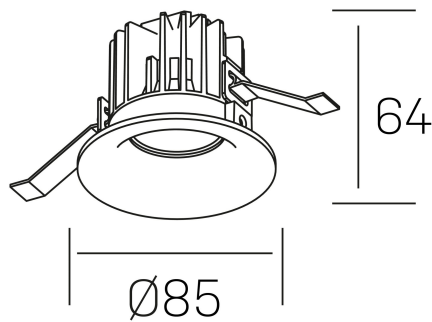

**luxo**  
K50150.01.RF.BK-BK.60.ST.9.40.DA

#### GENERAL DETAILS

INSTALLATION	recessed with frame
FINISHES ALUMINIUM	Black-Black
LIGHT DIRECTION	Fixed
BEAM ANGLE	60°
INT/EXT IP DEGREE	IP 32
MATERIAL	Aluminum
IK DEGREE	IK05
UTILIZATION	Indoor
WARRANTY	3 years

#### ELECTRICAL DETAILS

LAMP	LED
POWER	8 W
COLOUR TEMPERATURE	4000K
LUMINOUS FLUX	860 Lm
EFFICACY DIMMING	100 Lm/W
DIMABLE	DALI
DRIVER	Remote
CLASS PROTECTION	II
COLOUR RENDERING INDEX	CRI>90
VOLTAGE	220-240 V
FRECUENCIA	50-60 Hz
CURRENT INTENSITY	200 mA
LIFE TIME	50.000 h

#### GENERAL DIMENSIONS

DIMENSIONS	Ø 85 mm
CUT OUT	Ø 76 mm
HEIGHT	h 65 mm
DIMENSIONES DE EMBALAJE	100 × 100 × 100 mm
PESO NETO	0.23

\*Please might expect a max.15% figure reduction in finishes other than white