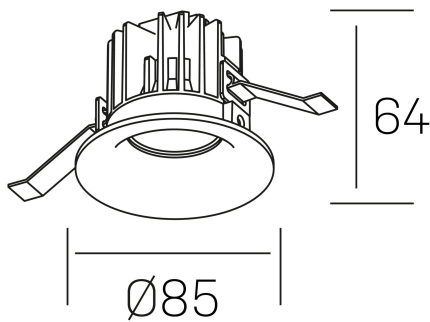

**luxo**  
K50150.01.RF.BK-BK.60.ST.9.40.D1

## GENERAL DETAILS

INSTALLATION	recessed with frame
FINISHES ALUMINIUM	Black-Black
LIGHT DIRECTION	Fixed
BEAM ANGLE	60°
INT/EXT IP DEGREE	IP 32
MATERIAL	Aluminum
IK DEGREE	IK05
UTILIZATION	Indoor
WARRANTY	3 years

## ELECTRICAL DETAILS

LAMP	LED
POWER	8 W
COLOUR TEMPERATURE	4000K
LUMINOUS FLUX	860 Lm
EFFICACY DIMMING	100 Lm/W
DIMABLE	1.10v
DRIVER	Remote
CLASS PROTECTION	II
COLOUR RENDERING INDEX	CRI>90
VOLTAGE	220-240 V
FRECUENCIA	50-60 Hz
CURRENT INTENSITY	400 mA
LIFE TIME	35.000 h

## GENERAL DIMENSIONS

DIMENSIONS	Ø 85 mm
CUT OUT	Ø 113 mm
HEIGHT	h 98 mm
DIMENSIONES DE EMBALAJE	100 × 100 × 100 mm
PESO NETO	0.23

\*Please might expect a max.15% figure reduction in finishes other than white