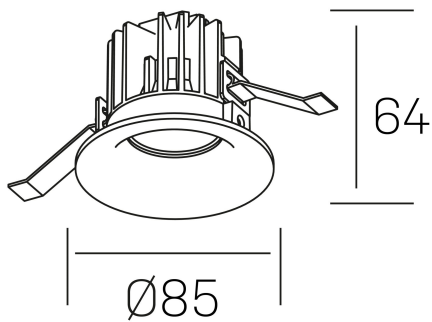

luxo
K50150.01.RF.BK-BK.60.ST.9.40.D1

GENERAL DETAILS

| | |
|--------------------|---------------------|
| INSTALLATION | recessed with frame |
| FINISHES ALUMINIUM | Black-Black |
| LIGHT DIRECTION | Fixed |
| BEAM ANGLE | 60° |
| INT/EXT IP DEGREE | IP 32 |
| MATERIAL | Aluminum |
| IK DEGREE | IK05 |
| UTILIZATION | Indoor |
| WARRANTY | 3 years |

ELECTRICAL DETAILS

| | |
|------------------------|-----------|
| LAMP | LED |
| POWER | 8 W |
| COLOUR TEMPERATURE | 4000K |
| LUMINOUS FLUX | 860 Lm |
| EFFICACY DIMMING | 100 Lm/W |
| DIMABLE | 1.10v |
| DRIVER | Remote |
| CLASS PROTECTION | II |
| COLOUR RENDERING INDEX | CRI>90 |
| VOLTAGE | 220-240 V |
| FRECUENCIA | 50-60 Hz |
| CURRENT INTENSITY | 500 mA |
| LIFE TIME | 50.000 h |

GENERAL DIMENSIONS

| | |
|-------------------------|--------------------|
| DIMENSIONS | Ø 85 mm |
| CUT OUT | Ø 113 mm |
| HEIGHT | h 98 mm |
| DIMENSIONES DE EMBALAJE | 100 × 100 × 100 mm |
| PESO NETO | 0.23 |