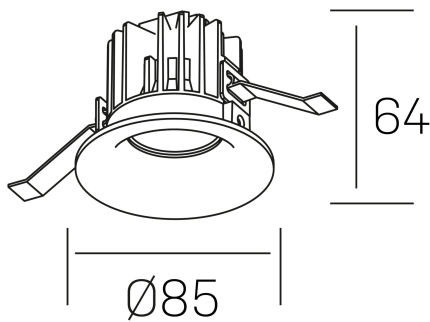

luxo
K50150.01.RF.BK-BK.60.ST.9.40

GENERAL DETAILS

INSTALLATION	recessed with frame
FINISHES ALUMINIUM	Black-Black
LIGHT DIRECTION	Fixed
BEAM ANGLE	60°
INT/EXT IP DEGREE	IP 32
MATERIAL	Aluminum
IK DEGREE	IK05
UTILIZATION	Indoor
WARRANTY	3 years

ELECTRICAL DETAILS

LAMP	LED
POWER	8 W
COLOUR TEMPERATURE	4000K
LUMINOUS FLUX	860 Lm
EFFICACY DIMMING	100 Lm/W
DIMABLE	No Dim
DRIVER	Remote
CLASS PROTECTION	II
COLOUR RENDERING INDEX	CRI>90
VOLTAGE	220-240 V
FRECUENCIA	50-60 Hz
CURRENT INTENSITY	200 mA
LIFE TIME	50.000 h

GENERAL DIMENSIONS

DIMENSIONS	Ø 85 mm
CUT OUT	Ø 76 mm
HEIGHT	h 65 mm
DIMENSIONES DE EMBALAJE	100 × 100 × 100 mm
PESO NETO	0.23

*Please might expect a max.15% figure reduction in finishes other than white