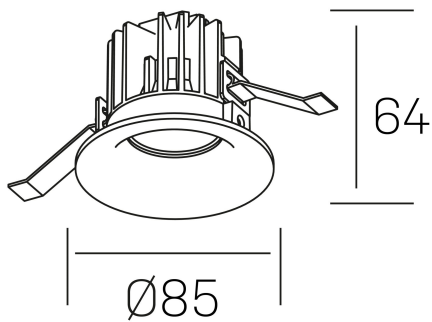

**luxo**  
K50150.01.RF.BK-BK.60.ST.9.30.PU

#### GENERAL DETAILS

|                    |                     |
|--------------------|---------------------|
| INSTALLATION       | recessed with frame |
| FINISHES ALUMINIUM | Black-Black         |
| LIGHT DIRECTION    | Fixed               |
| BEAM ANGLE         | 60°                 |
| INT/EXT IP DEGREE  | IP 32               |
| MATERIAL           | Aluminum            |
| IK DEGREE          | IK05                |
| UTILIZATION        | Indoor              |
| WARRANTY           | 3 years             |

#### GENERAL DIMENSIONS

|                         |                    |
|-------------------------|--------------------|
| DIMENSIONS              | Ø 85 mm            |
| CUT OUT                 | Ø 76 mm            |
| HEIGHT                  | h 65 mm            |
| DIMENSIONES DE EMBALAJE | 100 × 100 × 100 mm |
| PESO NETO               | 0.23               |