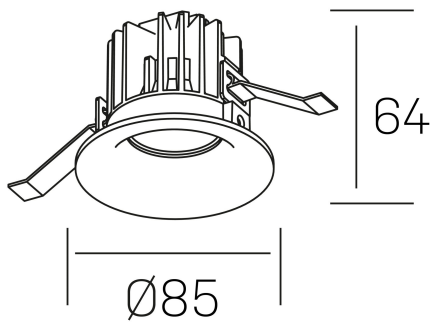

**luxo**  
K50150.01.RF.BK-BK.60.ST.9.30.PU

#### GENERAL DETAILS

INSTALLATION	recessed with frame
FINISHES ALUMINIUM	Black-Black
LIGHT DIRECTION	Fixed
BEAM ANGLE	60°
INT/EXT IP DEGREE	IP 32
MATERIAL	Aluminum
IK DEGREE	IK05
UTILIZATION	Indoor
WARRANTY	3 years

#### ELECTRICAL DETAILS

LAMP	LED
POWER	8 W
COLOUR TEMPERATURE	3000K
LUMINOUS FLUX	800 lm
EFFICACY DIMMING	95 Lm/W
DIMABLE	Push
DRIVER	Remote
CLASS PROTECTION	II
COLOUR RENDERING INDEX	CRI>90
VOLTAGE	220-240 V
FRECUENCIA	50-60 Hz
CURRENT INTENSITY	200 mA
LIFE TIME	35.000 h

#### GENERAL DIMENSIONS

DIMENSIONS	Ø 85 mm
CUT OUT	Ø 76 mm
HEIGHT	h 65 mm
DIMENSIONES DE EMBALAJE	100 × 100 × 100 mm
PESO NETO	0.23

\*Please might expect a max.15% figure reduction in finishes other than white