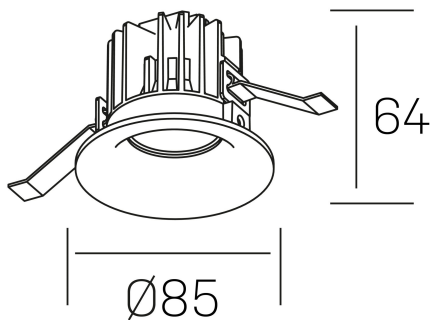

luxo
K50150.01.RF.BK-BK.60.ST.9.30.PC

GENERAL DETAILS

INSTALLATION	recessed with frame
FINISHES ALUMINIUM	Black-Black
LIGHT DIRECTION	Fixed
BEAM ANGLE	60°
INT/EXT IP DEGREE	IP 32
MATERIAL	Aluminum
IK DEGREE	IK05
UTILIZATION	Indoor
WARRANTY	3 years

ELECTRICAL DETAILS

LAMP	LED
POWER	8 W
COLOUR TEMPERATURE	3000K
LUMINOUS FLUX	800 lm
EFFICACY DIMMING	95 Lm/W
DIMABLE	PHASE CUT
DRIVER	Remote
CLASS PROTECTION	II
COLOUR RENDERING INDEX	CRI>90
VOLTAGE	220-240 V
FRECUENCIA	50-60 Hz
CURRENT INTENSITY	200 mA
LIFE TIME	50.000 h

GENERAL DIMENSIONS

DIMENSIONS	Ø 85 mm
CUT OUT	Ø 76 mm
HEIGHT	h 65 mm
DIMENSIONES DE EMBALAJE	100 × 100 × 100 mm
PESO NETO	0.23

*Please might expect a max.15% figure reduction in finishes other than white