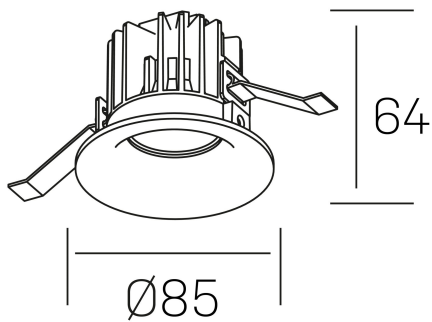

luxo
K50150.01.RF.BK-BK.60.ST.9.30.PC

GENERAL DETAILS

INSTALLATION	recessed with frame
FINISHES ALUMINIUM	Black-Black
LIGHT DIRECTION	Fixed
BEAM ANGLE	60°
INT/EXT IP DEGREE	IP 32
MATERIAL	Aluminum
IK DEGREE	IK05
UTILIZATION	Indoor
WARRANTY	3 years

ELECTRICAL DETAILS

LAMP	LED
POWER	8 W
COLOUR TEMPERATURE	3000K
LUMINOUS FLUX	800 lm
EFFICACY DIMMING	95 Lm/W
DIMABLE	PHASE CUT
DRIVER	Remote
CLASS PROTECTION	II
COLOUR RENDERING INDEX	CRI>90
VOLTAGE	220-240 V
FRECUENCIA	50-60 Hz
CURRENT INTENSITY	200 mA
LIFE TIME	35.000 h

GENERAL DIMENSIONS

DIMENSIONS	Ø 85 mm
CUT OUT	Ø 76 mm
HEIGHT	h 65 mm
DIMENSIONES DE EMBALAJE	100 × 100 × 100 mm
PESO NETO	0.23

*Please might expect a max.15% figure reduction in finishes other than white