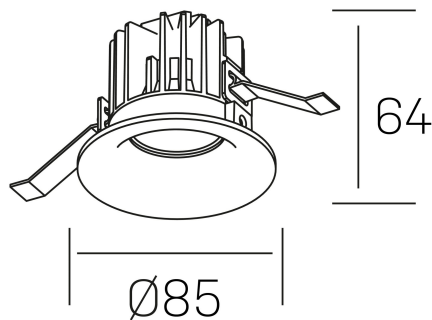

luxo
K50150.01.RF.BK-BK.60.ST.9.30.DA

GENERAL DETAILS

INSTALLATION	recessed with frame
FINISHES ALUMINIUM	Black-Black
LIGHT DIRECTION	Fixed
BEAM ANGLE	60°
INT/EXT IP DEGREE	IP 32
MATERIAL	Aluminum
IK DEGREE	IK05
UTILIZATION	Indoor
WARRANTY	3 years

ELECTRICAL DETAILS

LAMP	LED
POWER	8 W
COLOUR TEMPERATURE	3000K
LUMINOUS FLUX	800 lm
EFFICACY DIMMING	95 Lm/W
DIMABLE	DALI
DRIVER	Remote
CLASS PROTECTION	II
COLOUR RENDERING INDEX	CRI>90
VOLTAGE	220-240 V
FRECUENCIA	50-60 Hz
CURRENT INTENSITY	200 mA
LIFE TIME	50.000 h

GENERAL DIMENSIONS

DIMENSIONS	Ø 85 mm
CUT OUT	Ø 76 mm
HEIGHT	h 65 mm
DIMENSIONES DE EMBALAJE	100 × 100 × 100 mm
PESO NETO	0.23

*Please might expect a max.15% figure reduction in finishes other than white