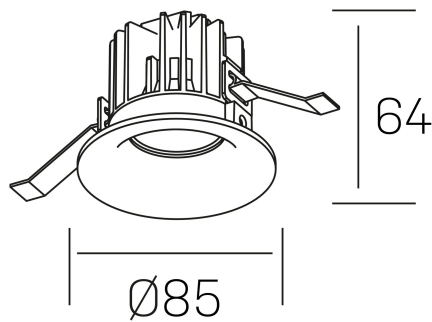

luxo
K50150.01.RF.BK-BK.60.ST.9.30.DA

GENERAL DETAILS

INSTALLATION	recessed with frame
FINISHES ALUMINIUM	Black-Black
LIGHT DIRECTION	Fixed
BEAM ANGLE	60°
INT/EXT IP DEGREE	IP 32
MATERIAL	Aluminum
IK DEGREE	IK05
UTILIZATION	Indoor
WARRANTY	3 years

ELECTRICAL DETAILS

LAMP	LED
POWER	8 W
COLOUR TEMPERATURE	3000K
LUMINOUS FLUX	800 lm
EFFICACY DIMMING	95 Lm/W
DIMABLE	DALI
DRIVER	Remote
CLASS PROTECTION	II
COLOUR RENDERING INDEX	CRI>90
VOLTAGE	220-240 V
FRECUENCIA	50-60 Hz
CURRENT INTENSITY	200 mA
LIFE TIME	35.000 h

GENERAL DIMENSIONS

DIMENSIONS	Ø 85 mm
CUT OUT	Ø 76 mm
HEIGHT	h 65 mm
DIMENSIONES DE EMBALAJE	100 × 100 × 100 mm
PESO NETO	0.23

*Please might expect a max.15% figure reduction in finishes other than white