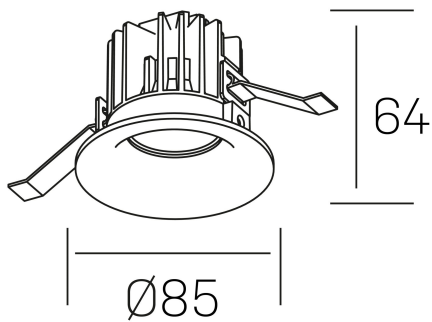

**luxo**  
K50150.01.RF.BK-BK.60.ST.9.30

## GENERAL DETAILS

INSTALLATION	recessed with frame
FINISHES ALUMINIUM	Black-Black
LIGHT DIRECTION	Fixed
BEAM ANGLE	60°
INT/EXT IP DEGREE	IP 32
MATERIAL	Aluminum
IK DEGREE	IK05
UTILIZATION	Indoor
WARRANTY	3 years

## ELECTRICAL DETAILS

LAMP	LED
POWER	8 W
COLOUR TEMPERATURE	3000K
LUMINOUS FLUX	800 lm
EFFICACY DIMMING	95 Lm/W
DIMABLE	No Dim
DRIVER	Remote
CLASS PROTECTION	II
COLOUR RENDERING INDEX	CRI>90
VOLTAGE	220-240 V
FRECUENCIA	50-60 Hz
CURRENT INTENSITY	200 mA
LIFE TIME	50.000 h

## GENERAL DIMENSIONS

DIMENSIONS	Ø 85 mm
CUT OUT	Ø 76 mm
HEIGHT	h 65 mm
DIMENSIONES DE EMBALAJE	100 × 100 × 100 mm
PESO NETO	0.23

\*Please might expect a max.15% figure reduction in finishes other than white