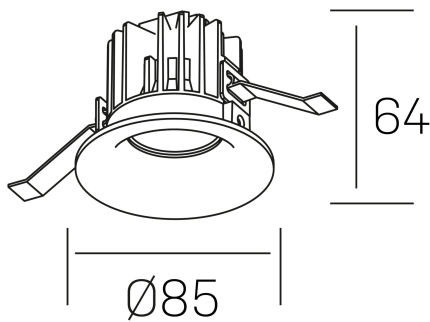

luxo
K50150.01.RF.BK-BK.60.ST.9.30

GENERAL DETAILS

INSTALLATION	recessed with frame
FINISHES ALUMINIUM	Black-Black
LIGHT DIRECTION	Fixed
BEAM ANGLE	60°
INT/EXT IP DEGREE	IP 32
MATERIAL	Aluminum
IK DEGREE	IK05
UTILIZATION	Indoor
WARRANTY	3 years

ELECTRICAL DETAILS

LAMP	LED
POWER	8 W
COLOUR TEMPERATURE	3000K
LUMINOUS FLUX	800 lm
EFFICACY DIMMING	95 Lm/W
DIMABLE	No Dim
DRIVER	Remote
CLASS PROTECTION	II
COLOUR RENDERING INDEX	CRI>90
VOLTAGE	220-240 V
FRECUENCIA	50-60 Hz
CURRENT INTENSITY	200 mA
LIFE TIME	35.000 h

GENERAL DIMENSIONS

DIMENSIONS	Ø 85 mm
CUT OUT	Ø 76 mm
HEIGHT	h 65 mm
DIMENSIONES DE EMBALAJE	100 × 100 × 100 mm
PESO NETO	0.23

*Please might expect a max.15% figure reduction in finishes other than white