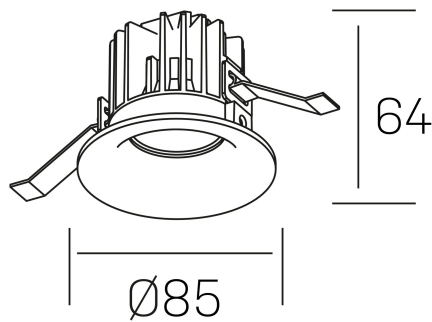

luxo
K50150.01.RF.BK-BK.60.ST.9.27.PU

GENERAL DETAILS

INSTALLATION	recessed with frame
FINISHES ALUMINIUM	Black-Black
LIGHT DIRECTION	Fixed
BEAM ANGLE	60°
INT/EXT IP DEGREE	IP 32
MATERIAL	Aluminum
IK DEGREE	IK05
UTILIZATION	Indoor
WARRANTY	3 years

ELECTRICAL DETAILS

LAMP	LED
POWER	8 W
COLOUR TEMPERATURE	2700K
LUMINOUS FLUX	780 lm
EFFICACY DIMMING	92 Lm/W
DIMABLE	Push
DRIVER	Remote
CLASS PROTECTION	II
COLOUR RENDERING INDEX	CRI>90
VOLTAGE	220-240 V
FRECUENCIA	50-60 Hz
CURRENT INTENSITY	200 mA
LIFE TIME	50.000 h

GENERAL DIMENSIONS

DIMENSIONS	Ø 85 mm
CUT OUT	Ø 76 mm
HEIGHT	h 65 mm
DIMENSIONES DE EMBALAJE	100 × 100 × 100 mm
PESO NETO	0.23

*Please might expect a max.15% figure reduction in finishes other than white