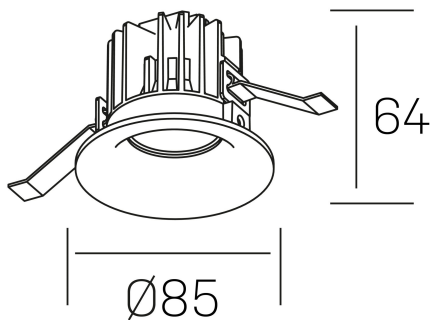

luxo
K50150.01.RF.BK-BK.60.ST.9.27.PC

GENERAL DETAILS

INSTALLATION	recessed with frame
FINISHES ALUMINIUM	Black-Black
LIGHT DIRECTION	Fixed
BEAM ANGLE	60°
INT/EXT IP DEGREE	IP 32
MATERIAL	Aluminum
IK DEGREE	IK05
UTILIZATION	Indoor
WARRANTY	3 years

ELECTRICAL DETAILS

LAMP	LED
POWER	8 W
COLOUR TEMPERATURE	2700K
LUMINOUS FLUX	780 lm
EFFICACY DIMMING	92 Lm/W
DIMABLE	PHASE CUT
DRIVER	Remote
CLASS PROTECTION	II
COLOUR RENDERING INDEX	CRI>90
VOLTAGE	220-240 V
FRECUENCIA	50-60 Hz
CURRENT INTENSITY	200 mA
LIFE TIME	50.000 h

GENERAL DIMENSIONS

DIMENSIONS	Ø 85 mm
CUT OUT	Ø 76 mm
HEIGHT	h 65 mm
DIMENSIONES DE EMBALAJE	100 × 100 × 100 mm
PESO NETO	0.23

*Please might expect a max.15% figure reduction in finishes other than white