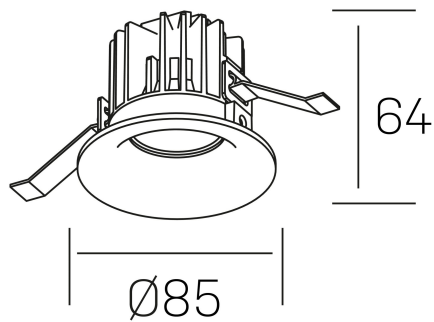

**luxo**  
K50150.01.RF.BK-BK.60.ST.9.27.DA

#### GENERAL DETAILS

INSTALLATION	recessed with frame
FINISHES ALUMINIUM	Black-Black
LIGHT DIRECTION	Fixed
BEAM ANGLE	60°
INT/EXT IP DEGREE	IP 32
MATERIAL	Aluminum
IK DEGREE	IK05
UTILIZATION	Indoor
WARRANTY	3 years

#### ELECTRICAL DETAILS

LAMP	LED
POWER	8 W
COLOUR TEMPERATURE	2700K
LUMINOUS FLUX	780 lm
EFFICACY DIMMING	92 Lm/W
DIMABLE	DALI
DRIVER	Remote
CLASS PROTECTION	II
COLOUR RENDERING INDEX	CRI>90
VOLTAGE	220-240 V
FRECUENCIA	50-60 Hz
CURRENT INTENSITY	200 mA
LIFE TIME	35.000 h

#### GENERAL DIMENSIONS

DIMENSIONS	Ø 85 mm
CUT OUT	Ø 76 mm
HEIGHT	h 65 mm
DIMENSIONES DE EMBALAJE	100 × 100 × 100 mm
PESO NETO	0.23

\*Please might expect a max.15% figure reduction in finishes other than white