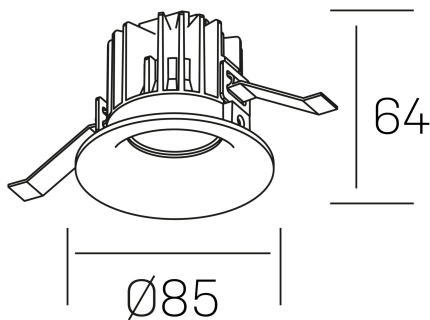

**luxo**  
K50150.01.RF.BK-BK.60.ST.9.27.D1

#### GENERAL DETAILS

INSTALLATION	recessed with frame
FINISHES ALUMINIUM	Black-Black
LIGHT DIRECTION	Fixed
BEAM ANGLE	60°
INT/EXT IP DEGREE	IP 32
MATERIAL	Aluminum
IK DEGREE	IK05
UTILIZATION	Indoor
WARRANTY	3 years

#### ELECTRICAL DETAILS

LAMP	LED
POWER	8 W
COLOUR TEMPERATURE	2700K
LUMINOUS FLUX	780 lm
EFFICACY DIMMING	92 Lm/W
DIMABLE	1.10v
DRIVER	Remote
CLASS PROTECTION	II
COLOUR RENDERING INDEX	CRI>90
VOLTAGE	220-240 V
FRECUENCIA	50-60 Hz
CURRENT INTENSITY	200 mA
LIFE TIME	50.000 h

#### GENERAL DIMENSIONS

DIMENSIONS	Ø 85 mm
CUT OUT	Ø 76 mm
HEIGHT	h 65 mm
DIMENSIONES DE EMBALAJE	100 × 100 × 100 mm
PESO NETO	0.23

\*Please might expect a max.15% figure reduction in finishes other than white