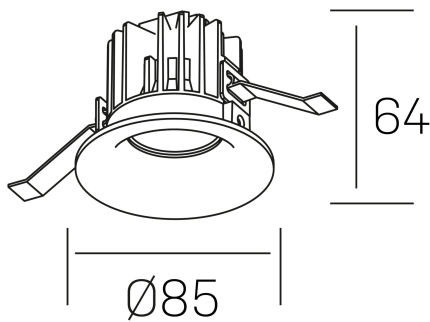

luxo
K50150.01.RF.BK-BK.38.ST.9.40.PC

GENERAL DETAILS

INSTALLATION	recessed with frame
FINISHES ALUMINIUM	Black-Black
LIGHT DIRECTION	Fixed
BEAM ANGLE	38°
INT/EXT IP DEGREE	IP 32
MATERIAL	Aluminum
IK DEGREE	IK05
UTILIZATION	Indoor
WARRANTY	3 years

ELECTRICAL DETAILS

LAMP	LED
POWER	8 W
COLOUR TEMPERATURE	4000K
LUMINOUS FLUX	860 Lm
EFFICACY DIMMING	100 Lm/W
DIMABLE	PHASE CUT
DRIVER	Remote
CLASS PROTECTION	II
COLOUR RENDERING INDEX	CRI>90
VOLTAGE	220-240 V
FRECUENCIA	50-60 Hz
CURRENT INTENSITY	200 mA
LIFE TIME	50.000 h

GENERAL DIMENSIONS

DIMENSIONS	Ø 85 mm
CUT OUT	Ø 76 mm
HEIGHT	h 65 mm
DIMENSIONES DE EMBALAJE	100 × 100 × 100 mm
PESO NETO	0.23

*Please might expect a max.15% figure reduction in finishes other than white