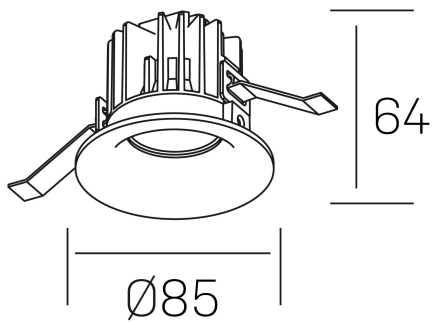

**luxo**  
K50150.01.RF.BK-BK.38.ST.9.40.PC

#### GENERAL DETAILS

INSTALLATION	recessed with frame
FINISHES ALUMINIUM	Black-Black
LIGHT DIRECTION	Fixed
BEAM ANGLE	38°
INT/EXT IP DEGREE	IP 32
MATERIAL	Aluminum
IK DEGREE	IK05
UTILIZATION	Indoor
WARRANTY	3 years

#### ELECTRICAL DETAILS

LAMP	LED
POWER	8 W
COLOUR TEMPERATURE	4000K
LUMINOUS FLUX	860 Lm
EFFICACY DIMMING	100 Lm/W
DIMABLE	PHASE CUT
DRIVER	Remote
CLASS PROTECTION	II
COLOUR RENDERING INDEX	CRI>90
VOLTAGE	220-240 V
FRECUENCIA	50-60 Hz
CURRENT INTENSITY	200 mA
LIFE TIME	35.000 h

#### GENERAL DIMENSIONS

DIMENSIONS	Ø 85 mm
CUT OUT	Ø 76 mm
HEIGHT	h 65 mm
DIMENSIONES DE EMBALAJE	100 × 100 × 100 mm
PESO NETO	0.23

\*Please might expect a max.15% figure reduction in finishes other than white