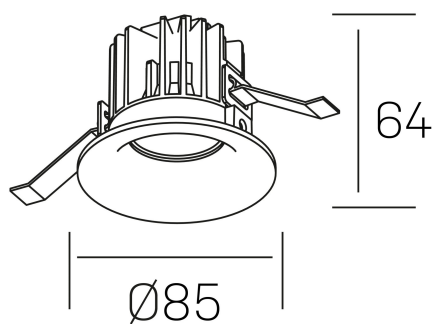

**luxo**  
K50150.01.RF.BK-BK.38.ST.9.40.D1

## GENERAL DETAILS

INSTALLATION	recessed with frame
FINISHES ALUMINIUM	Black-Black
LIGHT DIRECTION	Fixed
BEAM ANGLE	38°
INT/EXT IP DEGREE	IP 32
MATERIAL	Aluminum
IK DEGREE	IK05
UTILIZATION	Indoor
WARRANTY	3 years

## ELECTRICAL DETAILS

LAMP	LED
POWER	8 W
COLOUR TEMPERATURE	4000K
LUMINOUS FLUX	860 Lm
EFFICACY DIMMING	100 Lm/W
DIMABLE	1.10v
DRIVER	Remote
CLASS PROTECTION	II
COLOUR RENDERING INDEX	CRI>90
VOLTAGE	220-240 V
FRECUENCIA	50-60 Hz
CURRENT INTENSITY	200 mA
LIFE TIME	50.000 h

## GENERAL DIMENSIONS

DIMENSIONS	Ø 85 mm
CUT OUT	Ø 76 mm
HEIGHT	h 65 mm
DIMENSIONES DE EMBALAJE	100 × 100 × 100 mm
PESO NETO	0.23

\*Please might expect a max.15% figure reduction in finishes other than white