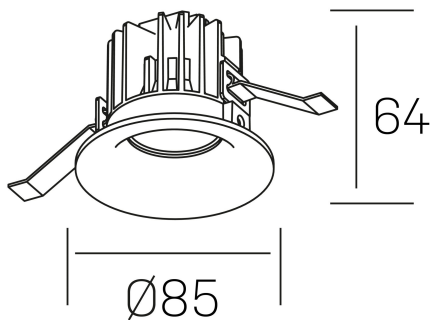

luxo
K50150.01.RF.BK-BK.38.ST.9.40

GENERAL DETAILS

INSTALLATION	recessed with frame
FINISHES ALUMINIUM	Black-Black
LIGHT DIRECTION	Fixed
BEAM ANGLE	38°
INT/EXT IP DEGREE	IP 32
MATERIAL	Aluminum
IK DEGREE	IK05
UTILIZATION	Indoor
WARRANTY	3 years

ELECTRICAL DETAILS

LAMP	LED
POWER	8 W
COLOUR TEMPERATURE	4000K
LUMINOUS FLUX	860 Lm
EFFICACY DIMMING	100 Lm/W
DIMABLE	No Dim
DRIVER	Remote
CLASS PROTECTION	II
COLOUR RENDERING INDEX	CRI>90
VOLTAGE	220-240 V
FRECUENCIA	50-60 Hz
CURRENT INTENSITY	200 mA
LIFE TIME	50.000 h

GENERAL DIMENSIONS

DIMENSIONS	Ø 85 mm
CUT OUT	Ø 76 mm
HEIGHT	h 65 mm
DIMENSIONES DE EMBALAJE	100 × 100 × 100 mm
PESO NETO	0.23

*Please might expect a max.15% figure reduction in finishes other than white