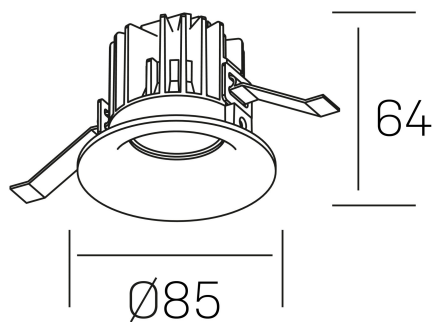

luxo
K50150.01.RF.BK-BK.38.ST.9.30.PU

GENERAL DETAILS

INSTALLATION	recessed with frame
FINISHES ALUMINIUM	Black-Black
LIGHT DIRECTION	Fixed
BEAM ANGLE	38°
INT/EXT IP DEGREE	IP 32
MATERIAL	Aluminum
IK DEGREE	IK05
UTILIZATION	Indoor
WARRANTY	3 years

ELECTRICAL DETAILS

LAMP	LED
POWER	8 W
COLOUR TEMPERATURE	3000K
LUMINOUS FLUX	800 lm
EFFICACY DIMMING	95 Lm/W
DIMABLE	Push
DRIVER	Remote
CLASS PROTECTION	II
COLOUR RENDERING INDEX	CRI>90
VOLTAGE	220-240 V
FRECUENCIA	50-60 Hz
CURRENT INTENSITY	200 mA
LIFE TIME	35.000 h

GENERAL DIMENSIONS

DIMENSIONS	Ø 85 mm
CUT OUT	Ø 76 mm
HEIGHT	h 65 mm
DIMENSIONES DE EMBALAJE	100 × 100 × 100 mm
PESO NETO	0.23

*Please might expect a max.15% figure reduction in finishes other than white