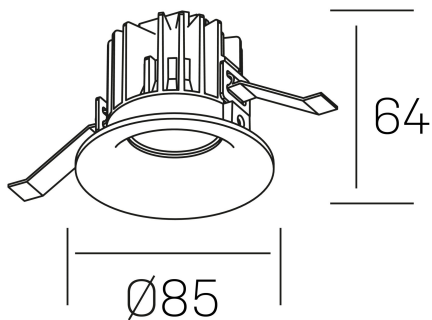

**luxo**  
K50150.01.RF.BK-BK.38.ST.9.30.PC

#### GENERAL DETAILS

INSTALLATION	recessed with frame
FINISHES ALUMINIUM	Black-Black
LIGHT DIRECTION	Fixed
BEAM ANGLE	38°
INT/EXT IP DEGREE	IP 32
MATERIAL	Aluminum
IK DEGREE	IK05
UTILIZATION	Indoor
WARRANTY	3 years

#### ELECTRICAL DETAILS

LAMP	LED
POWER	8 W
COLOUR TEMPERATURE	3000K
LUMINOUS FLUX	800 lm
EFFICACY DIMMING	95 Lm/W
DIMABLE	PHASE CUT
DRIVER	Remote
CLASS PROTECTION	II
COLOUR RENDERING INDEX	CRI>90
VOLTAGE	220-240 V
FRECUENCIA	50-60 Hz
CURRENT INTENSITY	200 mA
LIFE TIME	50.000 h

#### GENERAL DIMENSIONS

DIMENSIONS	Ø 85 mm
CUT OUT	Ø 76 mm
HEIGHT	h 65 mm
DIMENSIONES DE EMBALAJE	100 × 100 × 100 mm
PESO NETO	0.23

\*Please might expect a max.15% figure reduction in finishes other than white