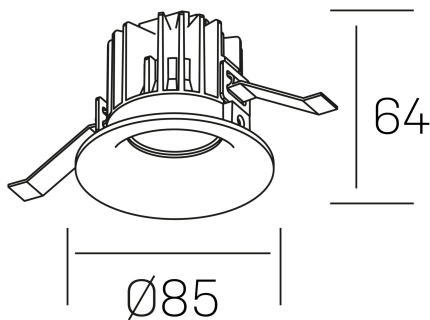

luxo
K50150.01.RF.BK-BK.38.ST.9.30.PC

GENERAL DETAILS

INSTALLATION	recessed with frame
FINISHES ALUMINIUM	Black-Black
LIGHT DIRECTION	Fixed
BEAM ANGLE	38°
INT/EXT IP DEGREE	IP 32
MATERIAL	Aluminum
IK DEGREE	IK05
UTILIZATION	Indoor
WARRANTY	3 years

ELECTRICAL DETAILS

LAMP	LED
POWER	8 W
COLOUR TEMPERATURE	3000K
LUMINOUS FLUX	800 lm
EFFICACY DIMMING	95 Lm/W
DIMABLE	PHASE CUT
DRIVER	Remote
CLASS PROTECTION	II
COLOUR RENDERING INDEX	CRI>90
VOLTAGE	220-240 V
FRECUENCIA	50-60 Hz
CURRENT INTENSITY	200 mA
LIFE TIME	35.000 h

GENERAL DIMENSIONS

DIMENSIONS	Ø 85 mm
CUT OUT	Ø 76 mm
HEIGHT	h 65 mm
DIMENSIONES DE EMBALAJE	100 × 100 × 100 mm
PESO NETO	0.23

*Please might expect a max.15% figure reduction in finishes other than white