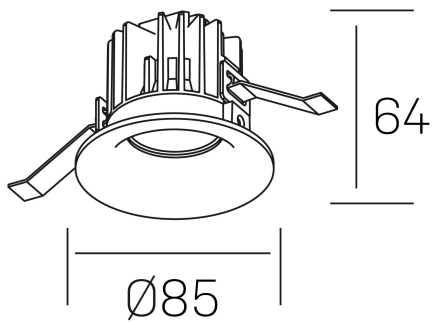

luxo
K50150.01.RF.BK-BK.38.ST.9.30.DA

GENERAL DETAILS

INSTALLATION	recessed with frame
FINISHES ALUMINIUM	Black-Black
LIGHT DIRECTION	Fixed
BEAM ANGLE	38°
INT/EXT IP DEGREE	IP 32
MATERIAL	Aluminum
IK DEGREE	IK05
UTILIZATION	Indoor
WARRANTY	3 years

ELECTRICAL DETAILS

LAMP	LED
POWER	8 W
COLOUR TEMPERATURE	3000K
LUMINOUS FLUX	800 lm
EFFICACY DIMMING	95 Lm/W
DIMABLE	DALI
DRIVER	Remote
CLASS PROTECTION	II
COLOUR RENDERING INDEX	CRI>90
VOLTAGE	220-240 V
FRECUENCIA	50-60 Hz
CURRENT INTENSITY	200 mA
LIFE TIME	35.000 h

GENERAL DIMENSIONS

DIMENSIONS	Ø 85 mm
CUT OUT	Ø 76 mm
HEIGHT	h 65 mm
DIMENSIONES DE EMBALAJE	100 × 100 × 100 mm
PESO NETO	0.23

*Please might expect a max.15% figure reduction in finishes other than white