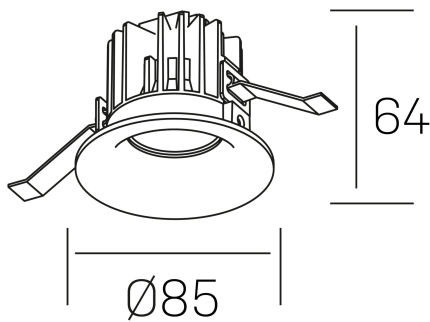

luxo
K50150.01.RF.BK-BK.38.ST.9.30.D1

GENERAL DETAILS

INSTALLATION	recessed with frame
FINISHES ALUMINIUM	Black-Black
LIGHT DIRECTION	Fixed
BEAM ANGLE	38°
INT/EXT IP DEGREE	IP 32
MATERIAL	Aluminum
IK DEGREE	IK05
UTILIZATION	Indoor
WARRANTY	3 years

ELECTRICAL DETAILS

LAMP	LED
POWER	8 W
COLOUR TEMPERATURE	3000K
LUMINOUS FLUX	800 lm
EFFICACY DIMMING	95 Lm/W
DIMABLE	1.10v
DRIVER	Remote
CLASS PROTECTION	II
COLOUR RENDERING INDEX	CRI>90
VOLTAGE	220-240 V
FRECUENCIA	50-60 Hz
CURRENT INTENSITY	200 mA
LIFE TIME	35.000 h

GENERAL DIMENSIONS

DIMENSIONS	Ø 85 mm
CUT OUT	Ø 76 mm
HEIGHT	h 65 mm
DIMENSIONES DE EMBALAJE	100 × 100 × 100 mm
PESO NETO	0.23

*Please might expect a max.15% figure reduction in finishes other than white