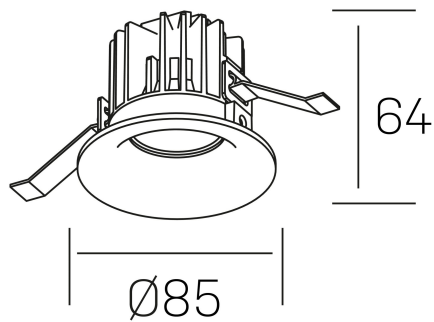

**luxo**  
K50150.01.RF.BK-BK.38.ST.9.27.PU

#### GENERAL DETAILS

INSTALLATION	recessed with frame
FINISHES ALUMINIUM	Black-Black
LIGHT DIRECTION	Fixed
BEAM ANGLE	38°
INT/EXT IP DEGREE	IP 32
MATERIAL	Aluminum
IK DEGREE	IK05
UTILIZATION	Indoor
WARRANTY	3 years

#### ELECTRICAL DETAILS

LAMP	LED
POWER	8 W
COLOUR TEMPERATURE	2700K
LUMINOUS FLUX	780 lm
EFFICACY DIMMING	92 Lm/W
DIMABLE	Push
DRIVER	Remote
CLASS PROTECTION	II
COLOUR RENDERING INDEX	CRI>90
VOLTAGE	220-240 V
FRECUENCIA	50-60 Hz
CURRENT INTENSITY	200 mA
LIFE TIME	35.000 h

#### GENERAL DIMENSIONS

DIMENSIONS	Ø 85 mm
CUT OUT	Ø 76 mm
HEIGHT	h 65 mm
DIMENSIONES DE EMBALAJE	100 × 100 × 100 mm
PESO NETO	0.23

\*Please might expect a max.15% figure reduction in finishes other than white