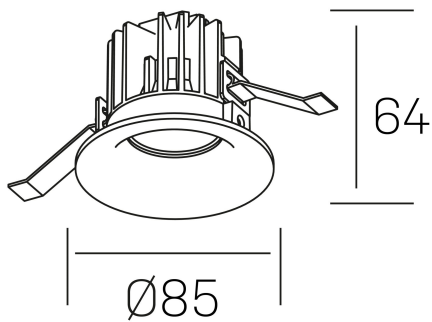

luxo
K50150.01.RF.BK-BK.38.ST.9.27.PU

GENERAL DETAILS

INSTALLATION	recessed with frame
FINISHES ALUMINIUM	Black-Black
LIGHT DIRECTION	Fixed
BEAM ANGLE	38°
INT/EXT IP DEGREE	IP 32
MATERIAL	Aluminum
IK DEGREE	IK05
UTILIZATION	Indoor
WARRANTY	3 years

ELECTRICAL DETAILS

LAMP	LED
POWER	8 W
COLOUR TEMPERATURE	2700K
LUMINOUS FLUX	780 lm
EFFICACY DIMMING	92 Lm/W
DIMABLE	Push
DRIVER	Remote
CLASS PROTECTION	II
COLOUR RENDERING INDEX	CRI>90
VOLTAGE	220-240 V
FRECUENCIA	50-60 Hz
CURRENT INTENSITY	200 mA
LIFE TIME	50.000 h

GENERAL DIMENSIONS

DIMENSIONS	Ø 85 mm
CUT OUT	Ø 76 mm
HEIGHT	h 65 mm
DIMENSIONES DE EMBALAJE	100 × 100 × 100 mm
PESO NETO	0.23

*Please might expect a max.15% figure reduction in finishes other than white