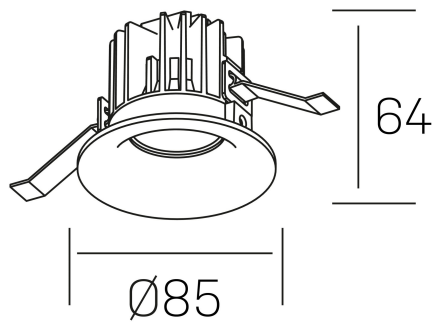

**luxo**  
K50150.01.RF.BK-BK.38.ST.9.27.DA

#### GENERAL DETAILS

INSTALLATION	recessed with frame
FINISHES ALUMINIUM	Black-Black
LIGHT DIRECTION	Fixed
BEAM ANGLE	38°
INT/EXT IP DEGREE	IP 32
MATERIAL	Aluminum
IK DEGREE	IK05
UTILIZATION	Indoor
WARRANTY	3 years

#### GENERAL DIMENSIONS

DIMENSIONS	Ø 85 mm
CUT OUT	Ø 76 mm
HEIGHT	h 65 mm
DIMENSIONES DE EMBALAJE	100 × 100 × 100 mm
PESO NETO	0.23

\*Please might expect a max.15% figure reduction in finishes other than white