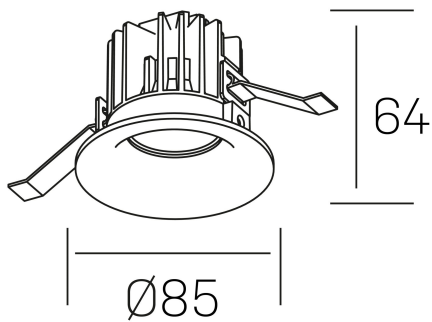

luxo
K50150.01.RF.BK-BK.38.ST.9.27

GENERAL DETAILS

| | |
|--------------------|---------------------|
| INSTALLATION | recessed with frame |
| FINISHES ALUMINIUM | Black-Black |
| LIGHT DIRECTION | Fixed |
| BEAM ANGLE | 38° |
| INT/EXT IP DEGREE | IP 32 |
| MATERIAL | Aluminum |
| IK DEGREE | IK05 |
| UTILIZATION | Indoor |
| WARRANTY | 3 years |

ELECTRICAL DETAILS

| | |
|------------------------|-----------|
| LAMP | LED |
| POWER | 8 W |
| COLOUR TEMPERATURE | 2700K |
| LUMINOUS FLUX | 780 lm |
| EFFICACY DIMMING | 92 Lm/W |
| DIMABLE | No Dim |
| DRIVER | Remote |
| CLASS PROTECTION | II |
| COLOUR RENDERING INDEX | CRI>90 |
| VOLTAGE | 220-240 V |
| FRECUENCIA | 50-60 Hz |
| CURRENT INTENSITY | 200 mA |
| LIFE TIME | 50.000 h |

GENERAL DIMENSIONS

| | |
|-------------------------|--------------------|
| DIMENSIONS | Ø 85 mm |
| CUT OUT | Ø 76 mm |
| HEIGHT | h 65 mm |
| DIMENSIONES DE EMBALAJE | 100 × 100 × 100 mm |
| PESO NETO | 0.23 |