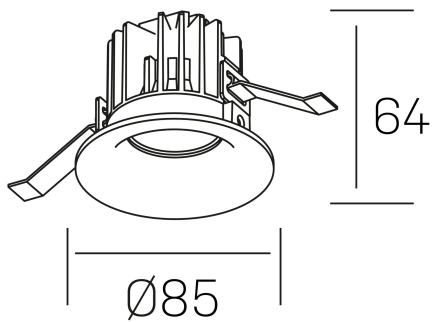

luxo
K50150.01.RF.BK-BK.38.ST.9.27

GENERAL DETAILS

INSTALLATION	recessed with frame
FINISHES ALUMINIUM	Black-Black
LIGHT DIRECTION	Fixed
BEAM ANGLE	38°
INT/EXT IP DEGREE	IP 32
MATERIAL	Aluminum
IK DEGREE	IK05
UTILIZATION	Indoor
WARRANTY	3 years

ELECTRICAL DETAILS

LAMP	LED
POWER	8 W
COLOUR TEMPERATURE	2700K
LUMINOUS FLUX	780 lm
EFFICACY DIMMING	92 Lm/W
DIMABLE	No Dim
DRIVER	Remote
CLASS PROTECTION	II
COLOUR RENDERING INDEX	CRI>90
VOLTAGE	220-240 V
FRECUENCIA	50-60 Hz
CURRENT INTENSITY	200 mA
LIFE TIME	35.000 h

GENERAL DIMENSIONS

DIMENSIONS	Ø 85 mm
CUT OUT	Ø 76 mm
HEIGHT	h 65 mm
DIMENSIONES DE EMBALAJE	100 × 100 × 100 mm
PESO NETO	0.23

*Please might expect a max.15% figure reduction in finishes other than white