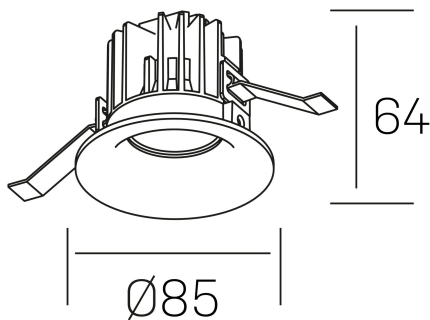

**luxo**  
K50150.01.RF.BK-BK.25.ST.9.40.DA

## GENERAL DETAILS

INSTALLATION	recessed with frame
FINISHES ALUMINIUM	Black-Black
LIGHT DIRECTION	Fixed
BEAM ANGLE	25°
INT/EXT IP DEGREE	IP 32
MATERIAL	Aluminum
IK DEGREE	IK05
UTILIZATION	Indoor
WARRANTY	3 years

## ELECTRICAL DETAILS

LAMP	LED
POWER	8 W
COLOUR TEMPERATURE	4000K
LUMINOUS FLUX	860 Lm
EFFICACY DIMMING	100 Lm/W
DIMABLE	DALI
DRIVER	Remote
CLASS PROTECTION	II
COLOUR RENDERING INDEX	CRI>90
VOLTAGE	220-240 V
FRECUENCIA	50-60 Hz
CURRENT INTENSITY	200 mA
LIFE TIME	50.000 h

## GENERAL DIMENSIONS

DIMENSIONS	Ø 85 mm
CUT OUT	Ø 76 mm
HEIGHT	h 65 mm
DIMENSIONES DE EMBALAJE	100 × 100 × 100 mm
PESO NETO	0.23

\*Please might expect a max.15% figure reduction in finishes other than white